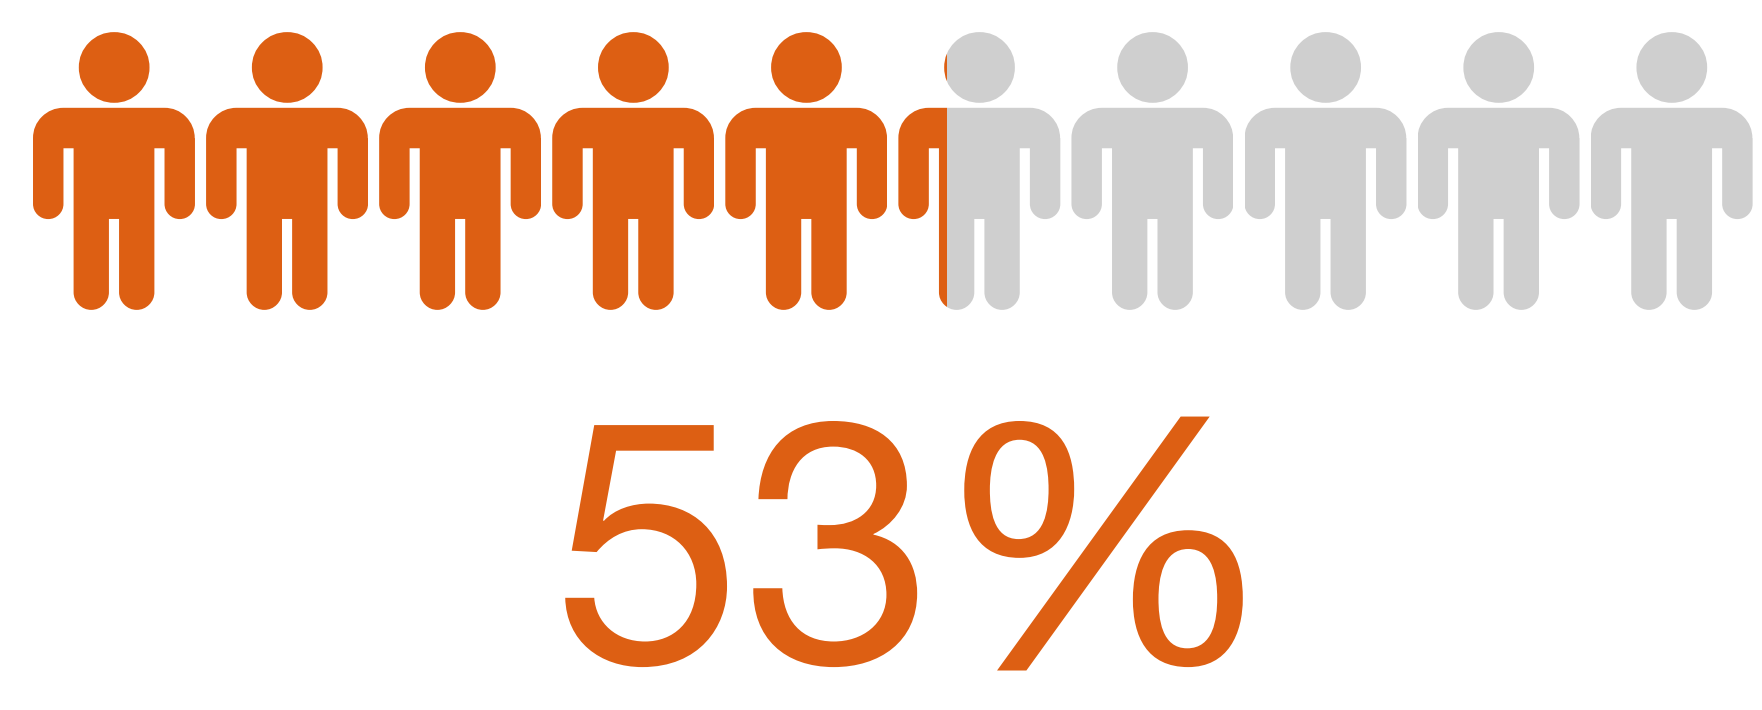

Delaware Snapshot 2020

DEMOGRAPHICS

dependent-age population by 2030

PK-12 enrollment 2012 to 2017

PK-12 enrollment

children under 18 living in poverty

EARLY AND MIDDLE GRADES

Percentages of students performing at or above Proficient on NAEP in 2019