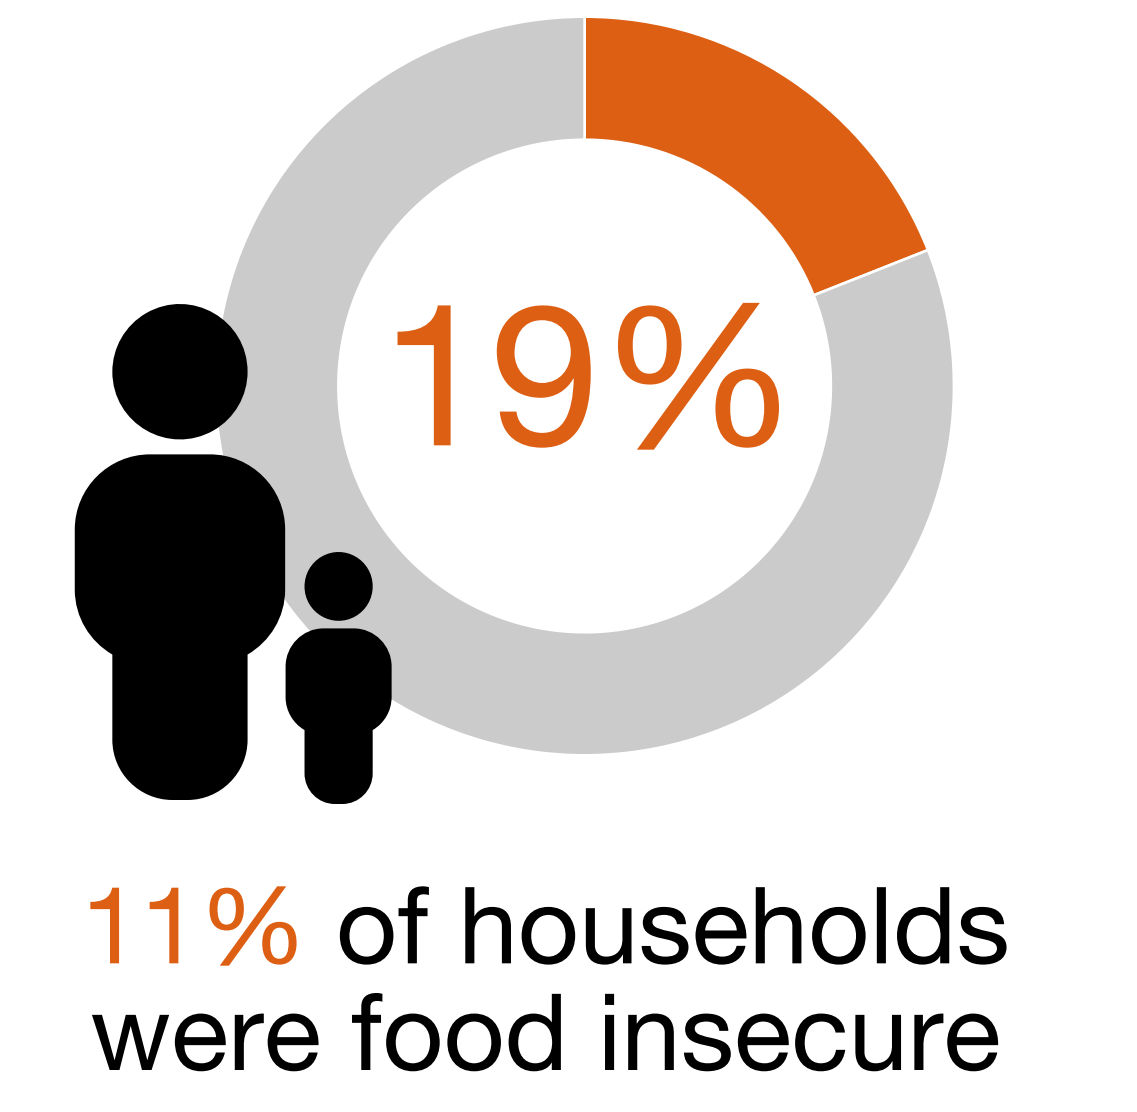

Delaware Snapshot 2020

DEMOGRAPHICS

dependent-age population by 2030

PK-12 enrollment 2012 to 2017

PK-12 enrollment

children under 18 living in poverty

EARLY AND MIDDLE GRADES

Percentages of students performing at or above Proficient on NAEP in 2019