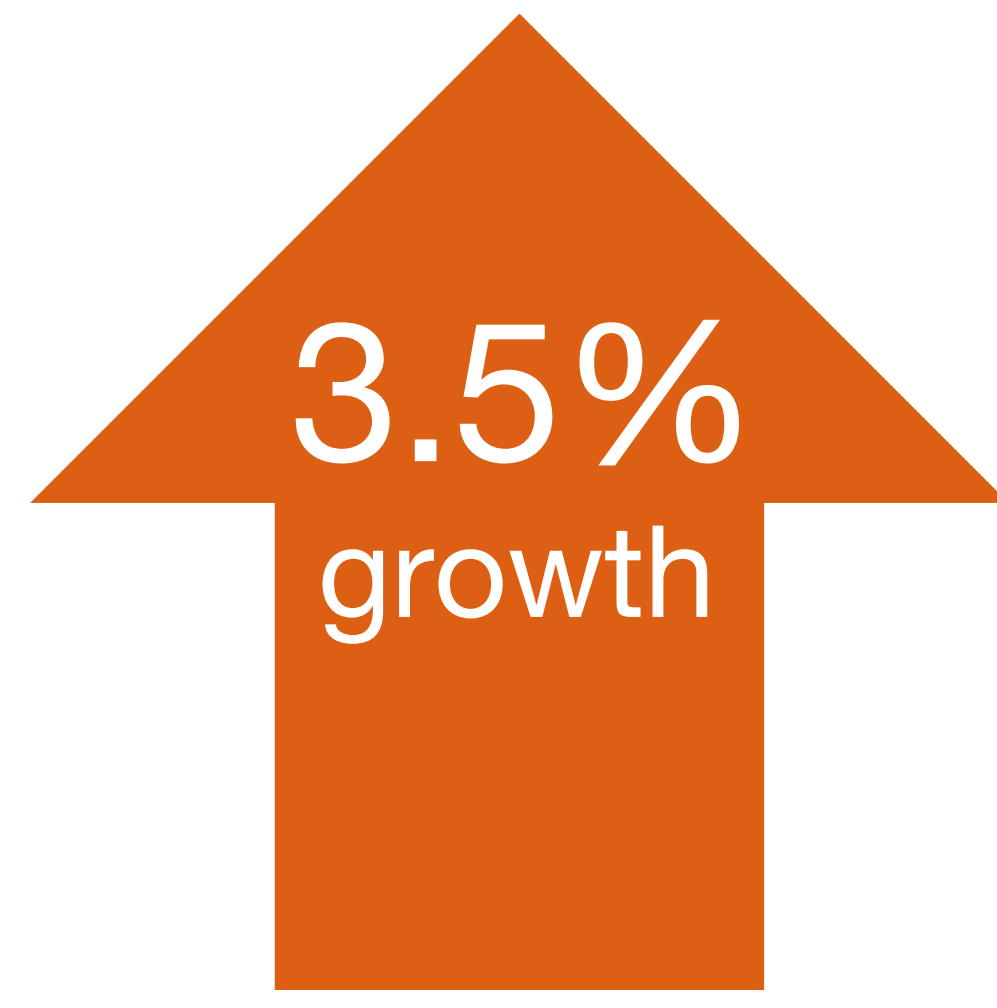

Delaware Snapshot 2020

DEMOGRAPHICS

dependent-age population by 2030

PK-12 enrollment 2012 to 2017

PK-12 enrollment

children under 18 living in poverty

EARLY AND MIDDLE GRADES

Percentages of students performing at or above Proficient on NAEP in 2019