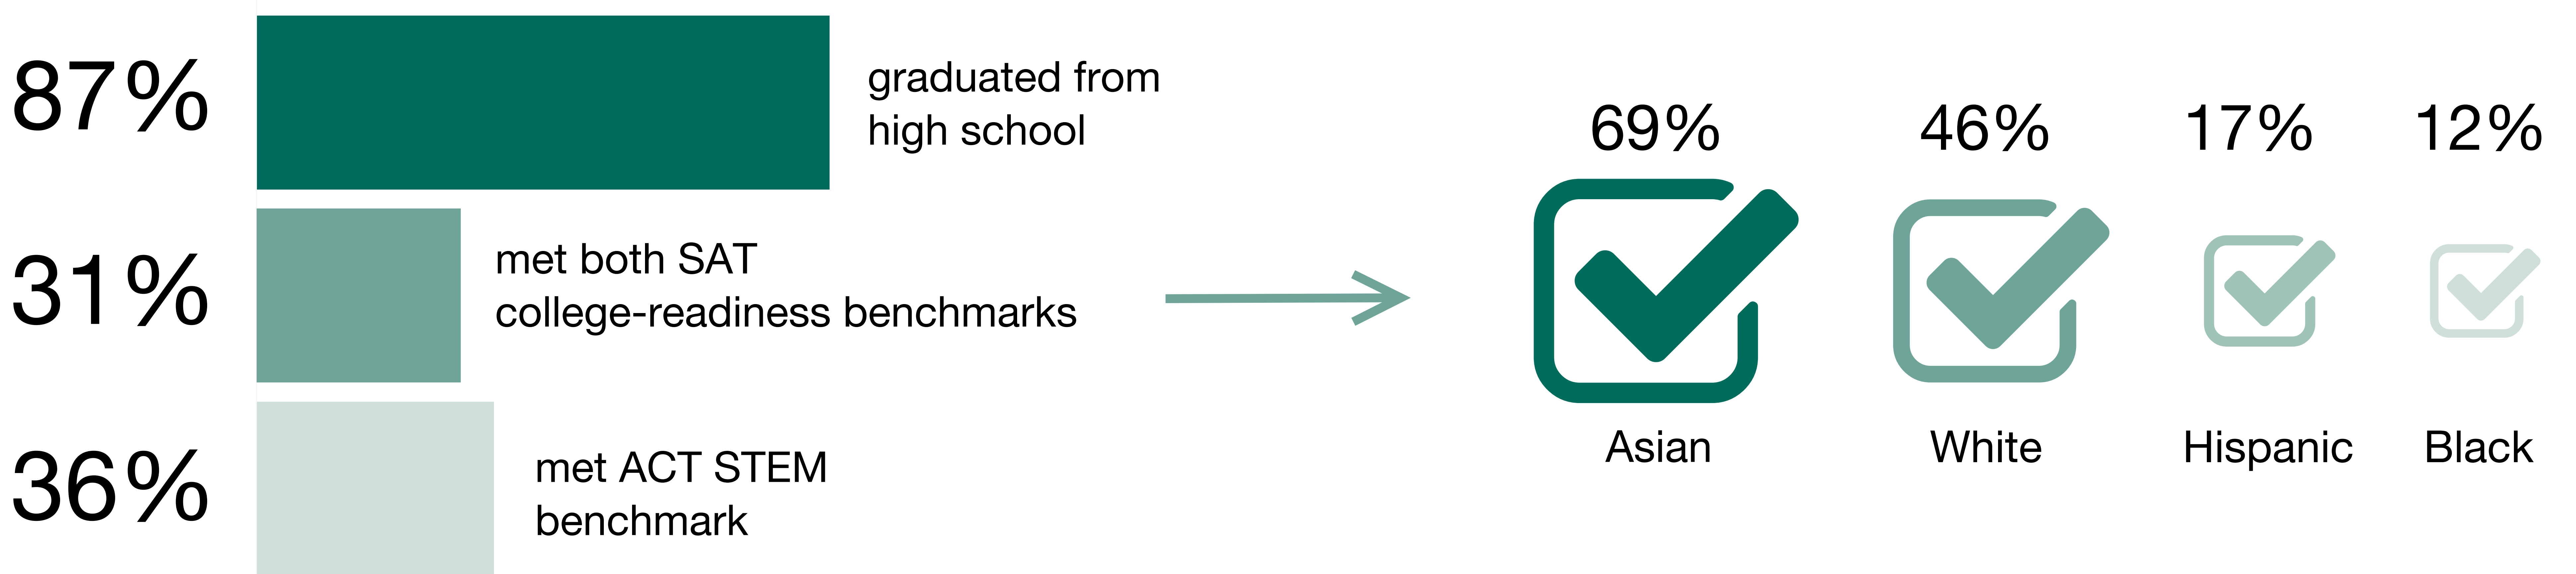

Delaware Snapshot 2020

DEMOGRAPHICS

dependent-age population by 2030

PK-12 enrollment 2012 to 2017

PK-12 enrollment

children under 18 living in poverty

EARLY AND MIDDLE GRADES

Percentages of students performing at or above Proficient on NAEP in 2019

Arrows indicate direction of change of 0.1 points or more from 2009 to 2019.

HIGH SCHOOL

POSTSECONDARY

WORKFORCE