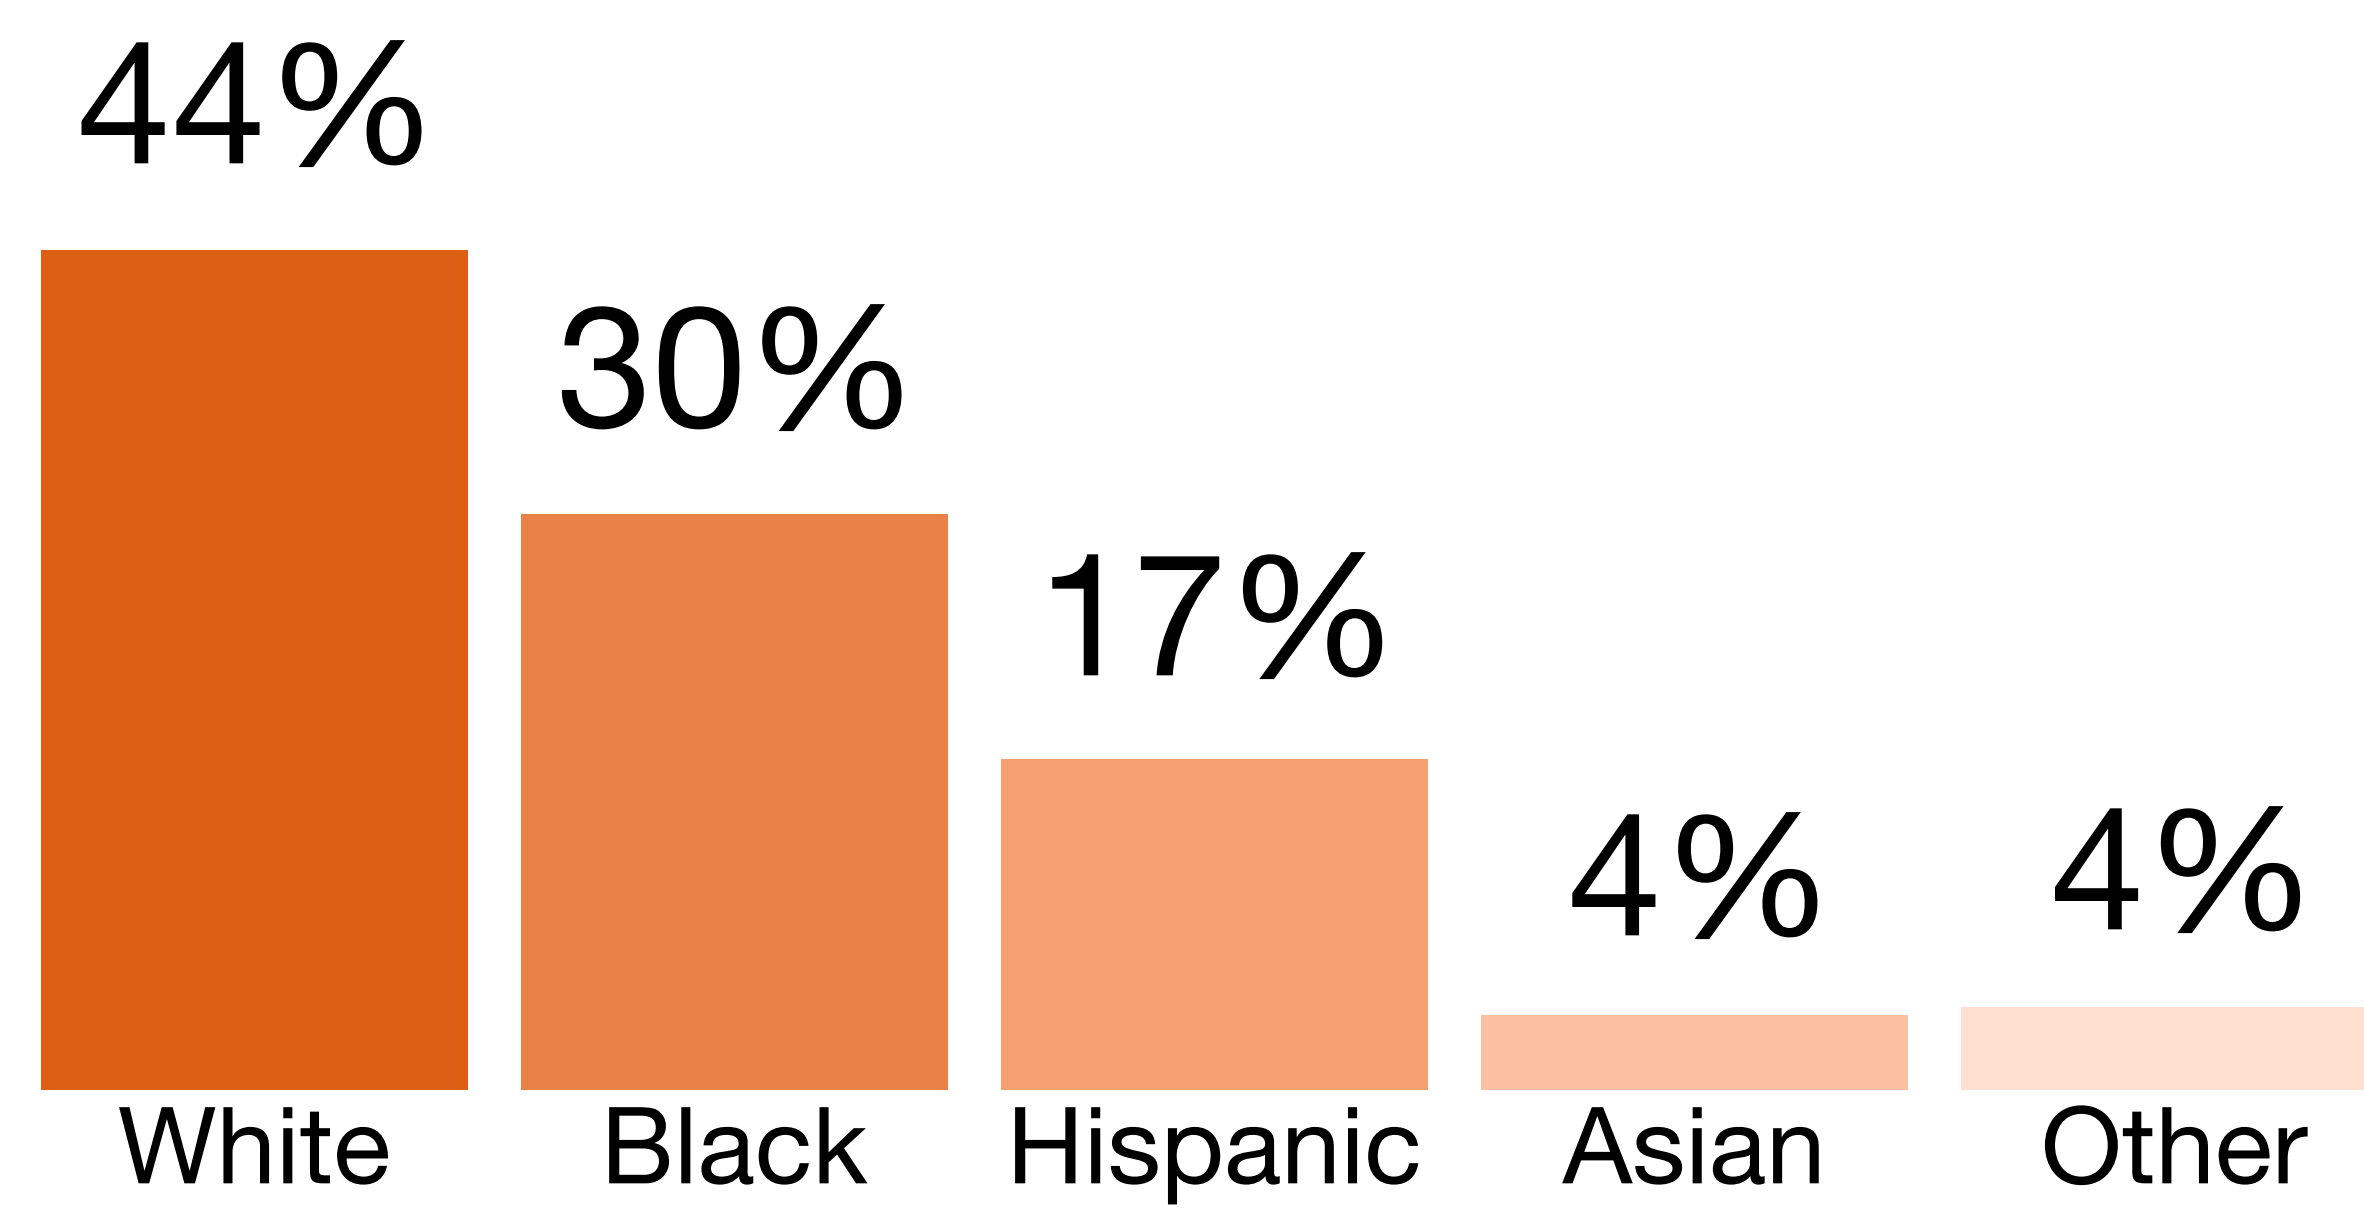

Delaware Snapshot 2020

DEMOGRAPHICS

dependent-age population by 2030

PK-12 enrollment 2012 to 2017

PK-12 enrollment

children under 18 living in poverty

EARLY AND MIDDLE GRADES

Percentages of students performing at or above Proficient on NAEP in 2019

Arrows indicate direction of change of 0.1 points or more from 2009 to 2019.

HIGH SCHOOL

POSTSECONDARY

WORKFORCE