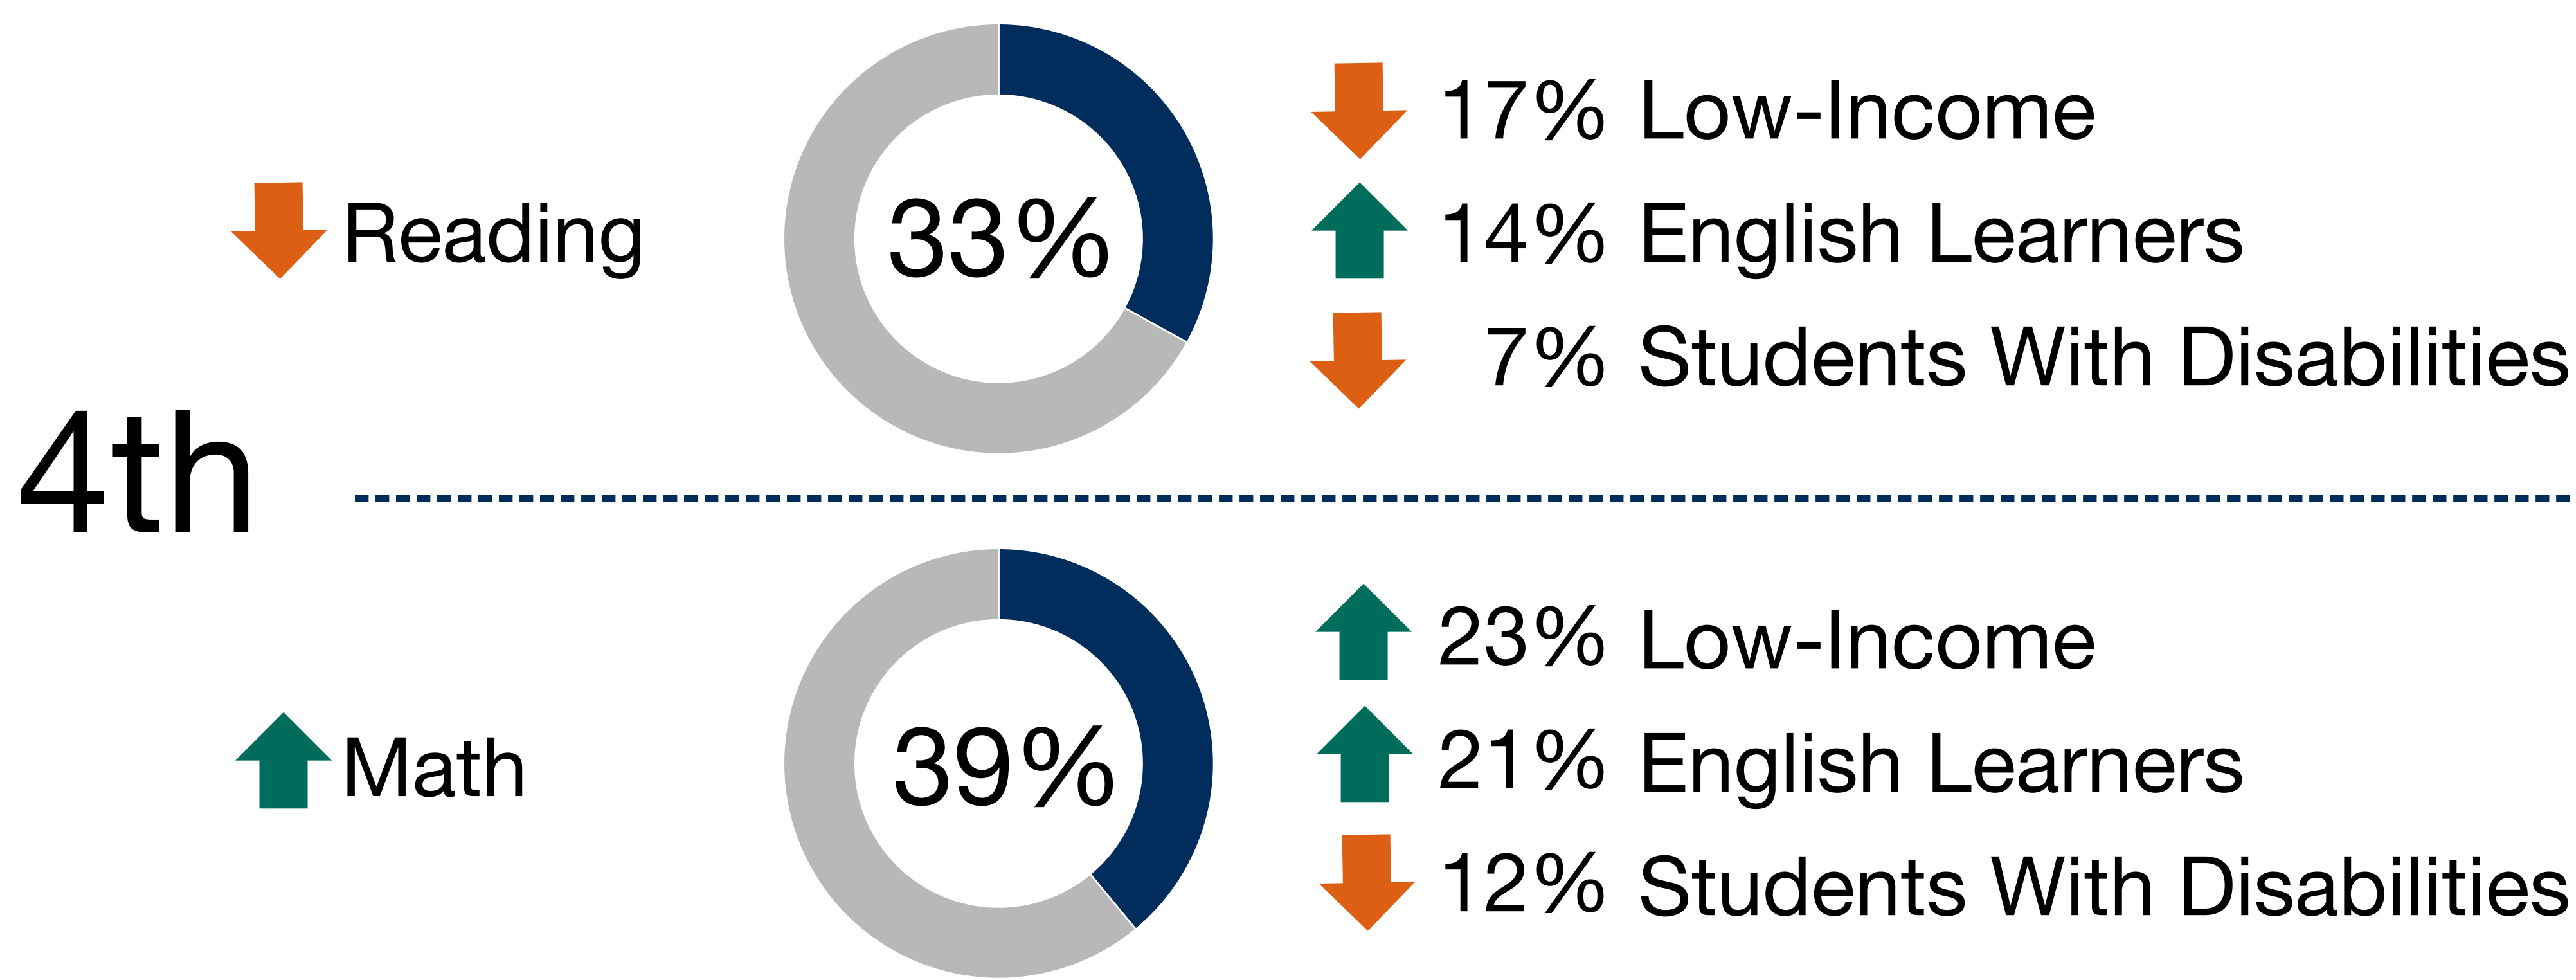

Delaware Snapshot 2020

DEMOGRAPHICS

dependent-age population by 2030

PK-12 enrollment 2012 to 2017

PK-12 enrollment

children under 18 living in poverty

EARLY AND MIDDLE GRADES

Percentages of students performing at or above Proficient on NAEP in 2019

Arrows indicate direction of change of 0.1 points or more from 2009 to 2019.

HIGH SCHOOL

POSTSECONDARY

WORKFORCE