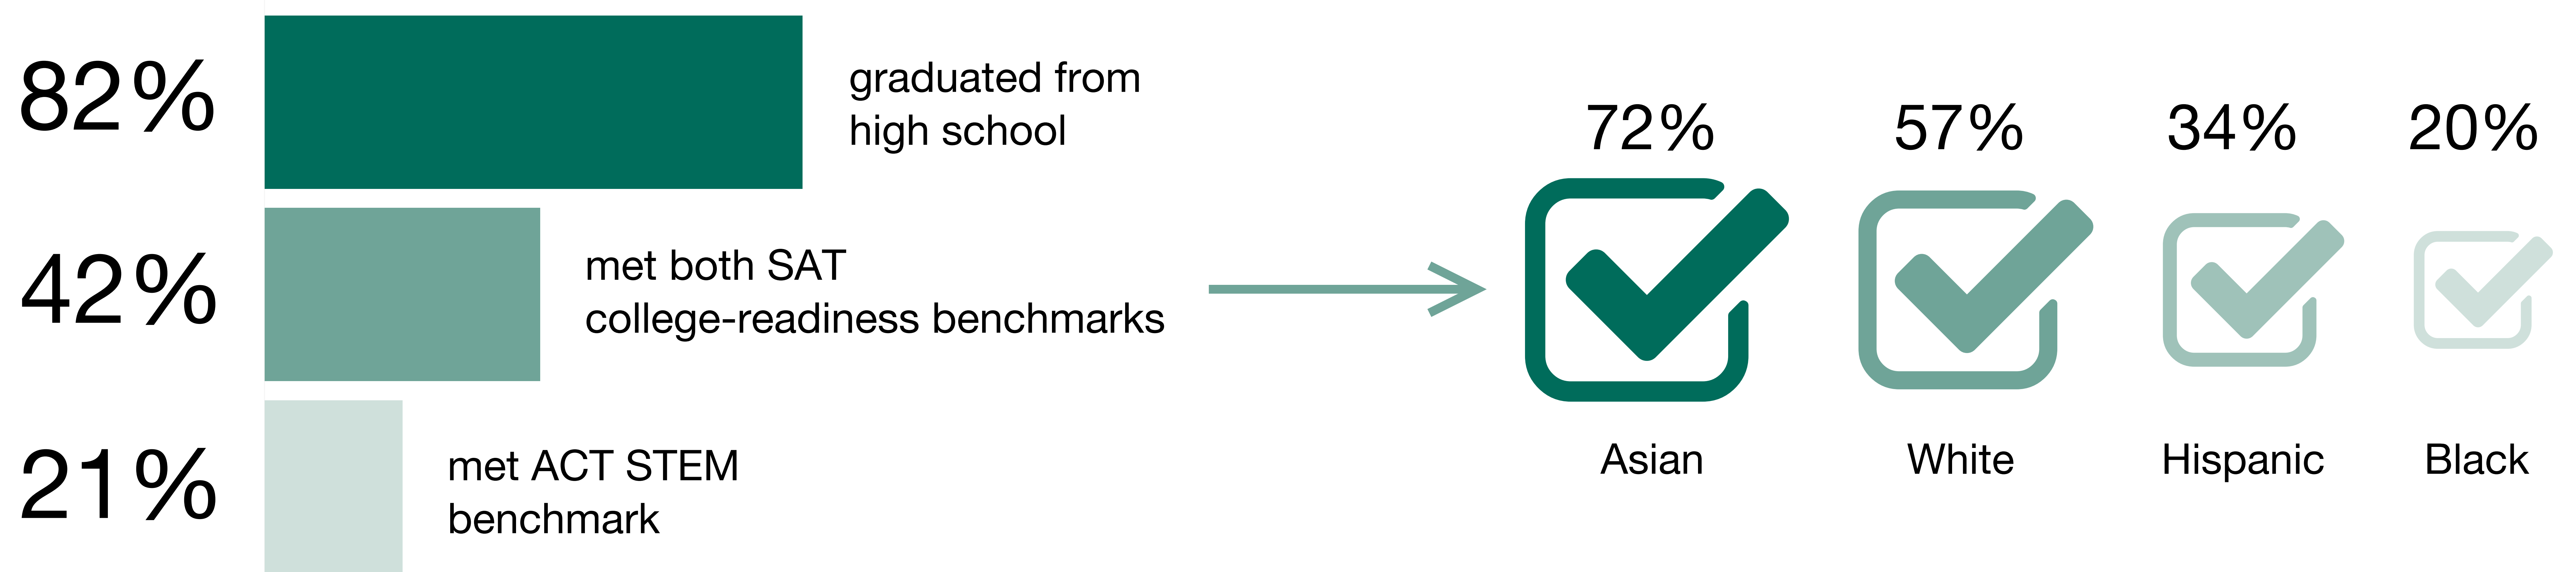

Georgia Snapshot 2020

DEMOGRAPHICS

dependent-age population by 2030

PK-12 enrollment 2012 to 2017

PK-12 enrollment

children under 18 living in poverty

EARLY AND MIDDLE GRADES

Percentages of students performing at or above Proficient on NAEP in 2019

Arrows indicate direction of change of 0.1 points or more from 2009 to 2019.

HIGH SCHOOL

POSTSECONDARY

WORKFORCE