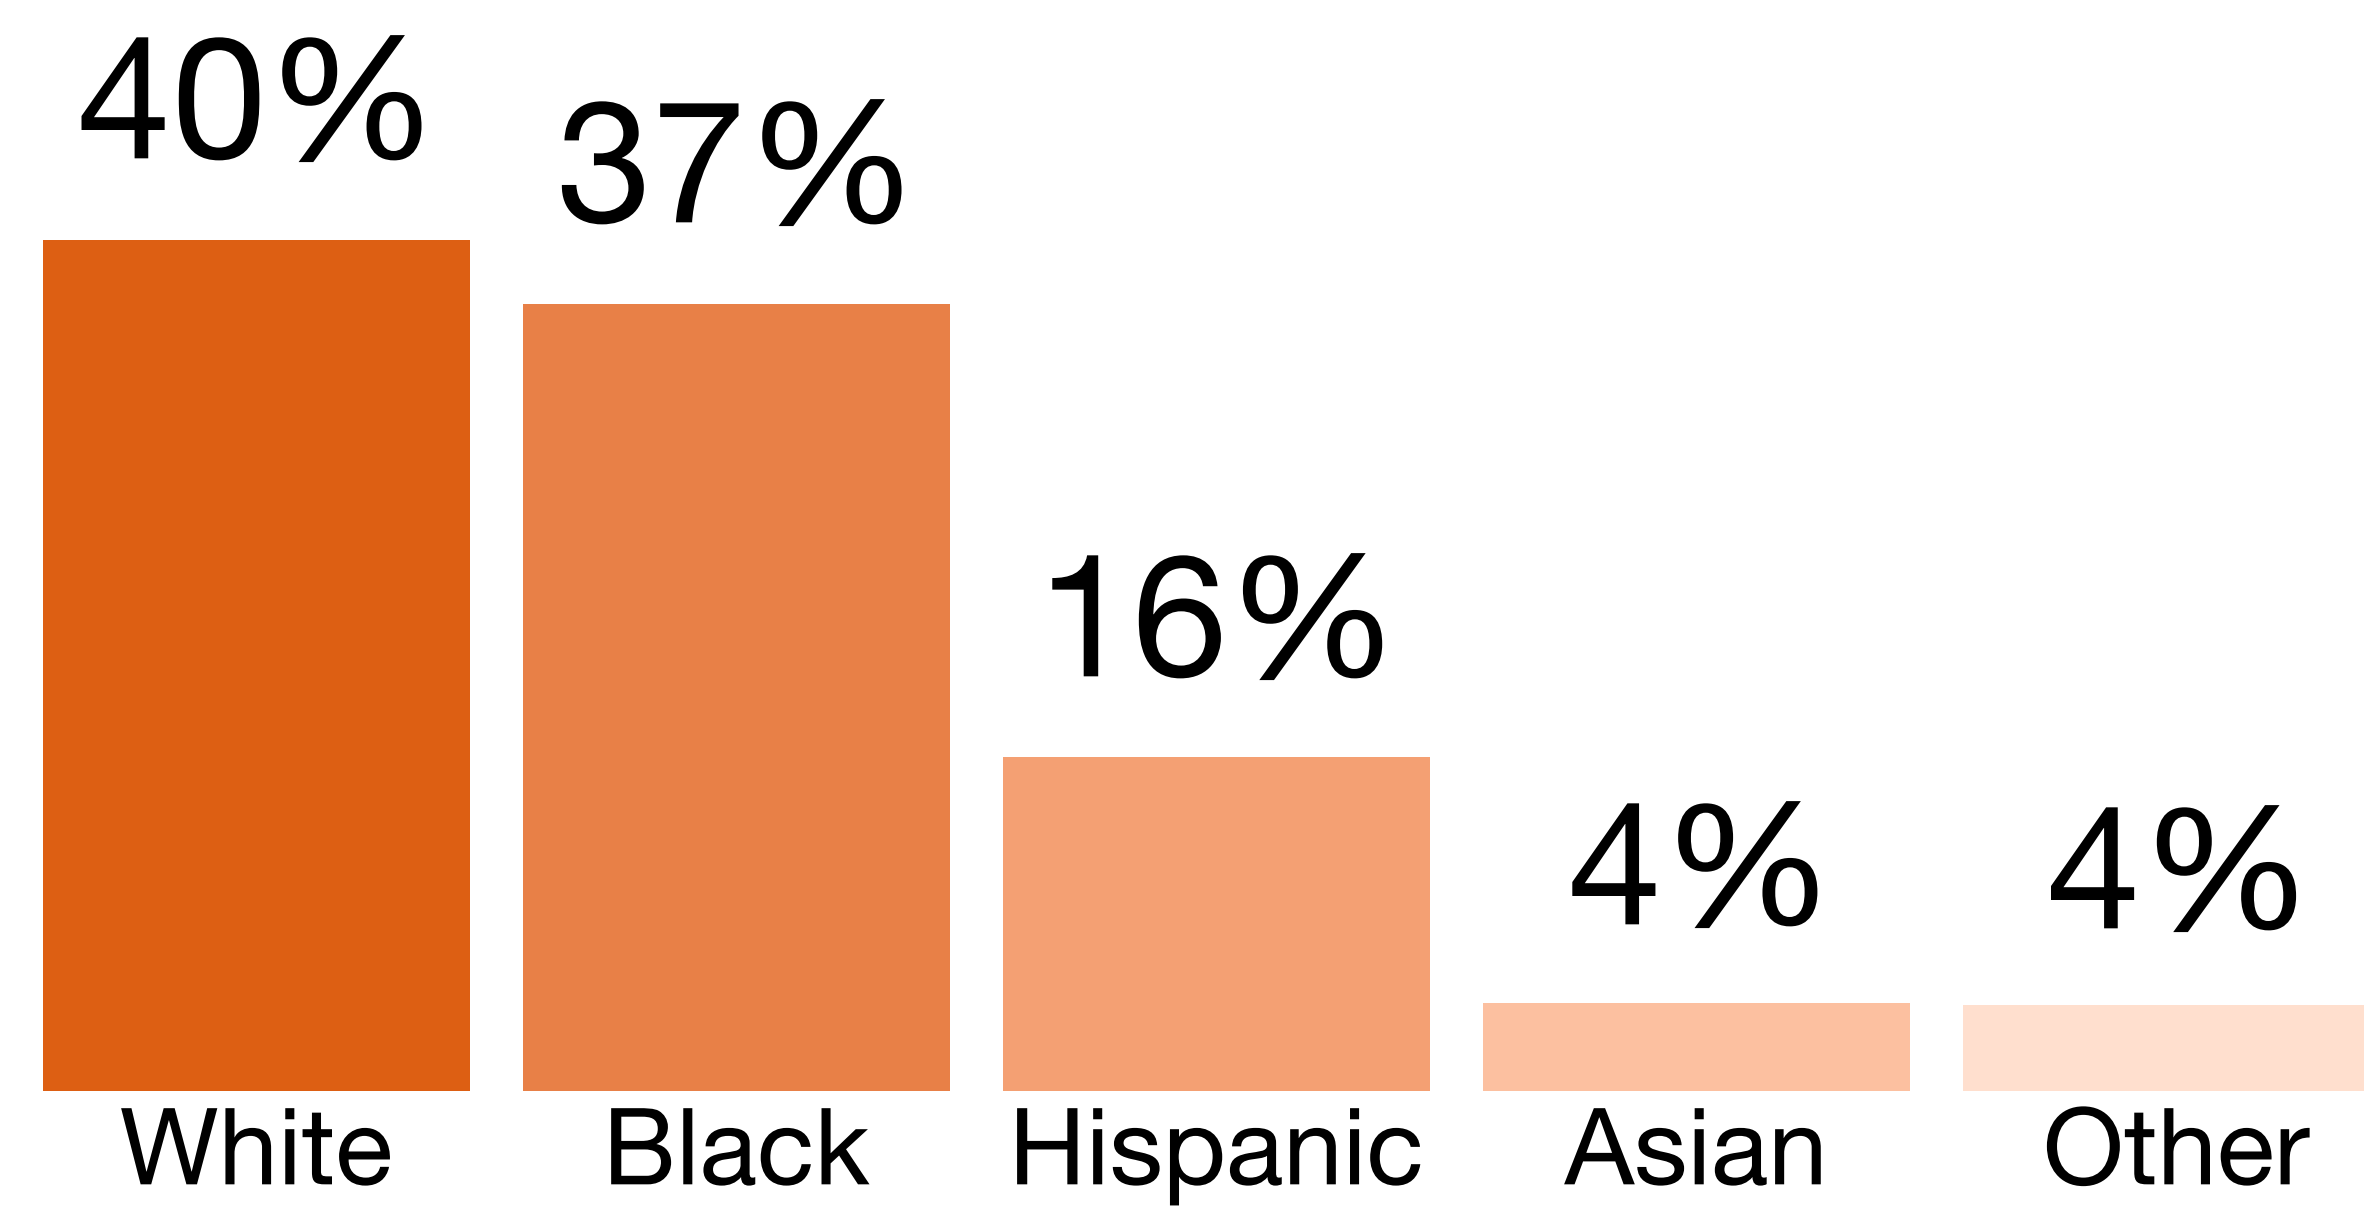

Georgia Snapshot 2020

DEMOGRAPHICS

dependent-age population by 2030

PK-12 enrollment 2012 to 2017

PK-12 enrollment

children under 18 living in poverty

EARLY AND MIDDLE GRADES

Percentages of students performing at or above Proficient on NAEP in 2019

Arrows indicate direction of change of 0.1 points or more from 2009 to 2019.

HIGH SCHOOL

POSTSECONDARY

WORKFORCE