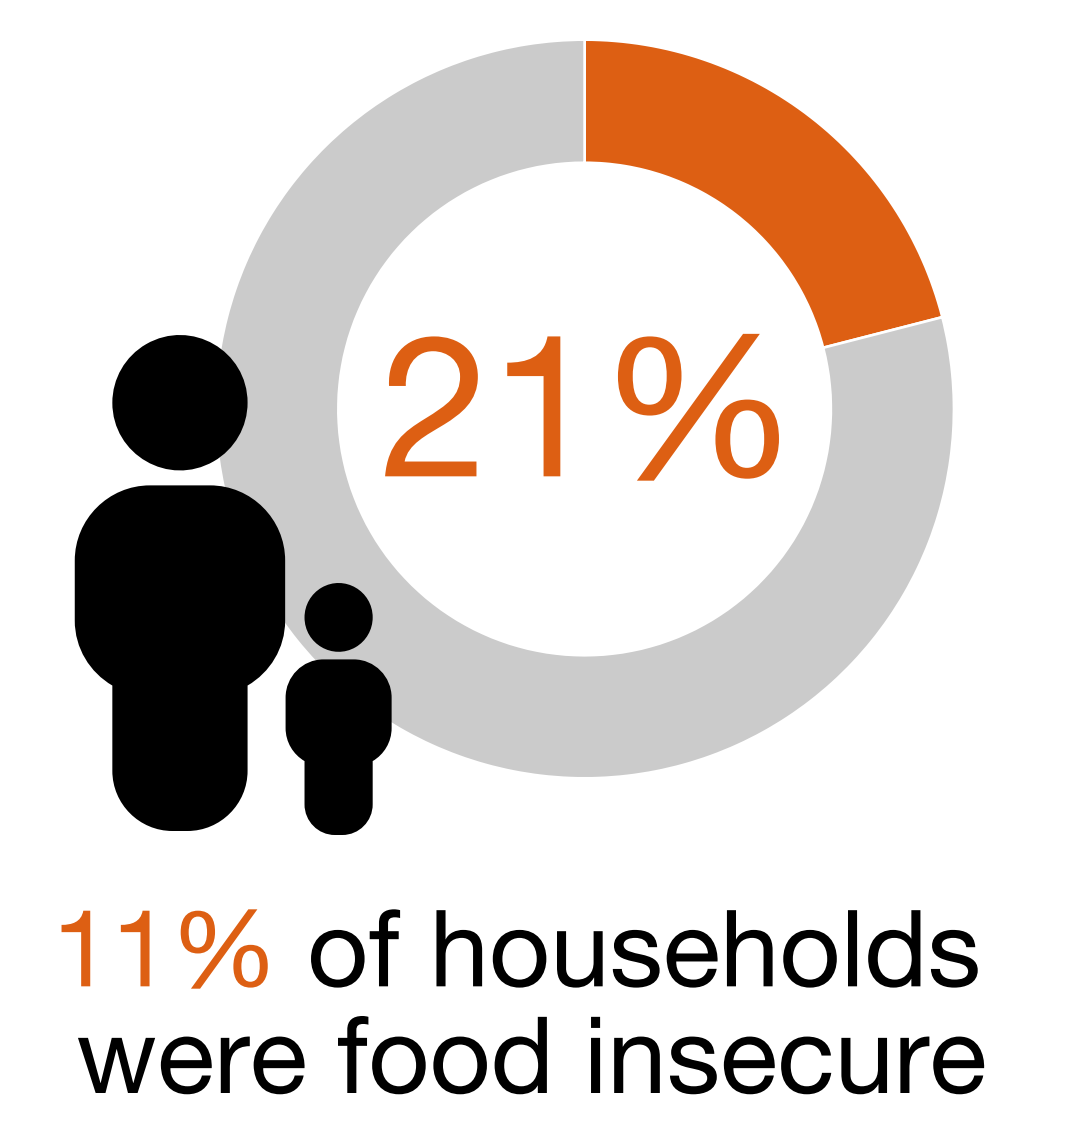

Georgia Snapshot 2020

DEMOGRAPHICS

dependent-age population by 2030

PK-12 enrollment 2012 to 2017

PK-12 enrollment

children under 18 living in poverty

EARLY AND MIDDLE GRADES

Percentages of students performing at or above Proficient on NAEP in 2019