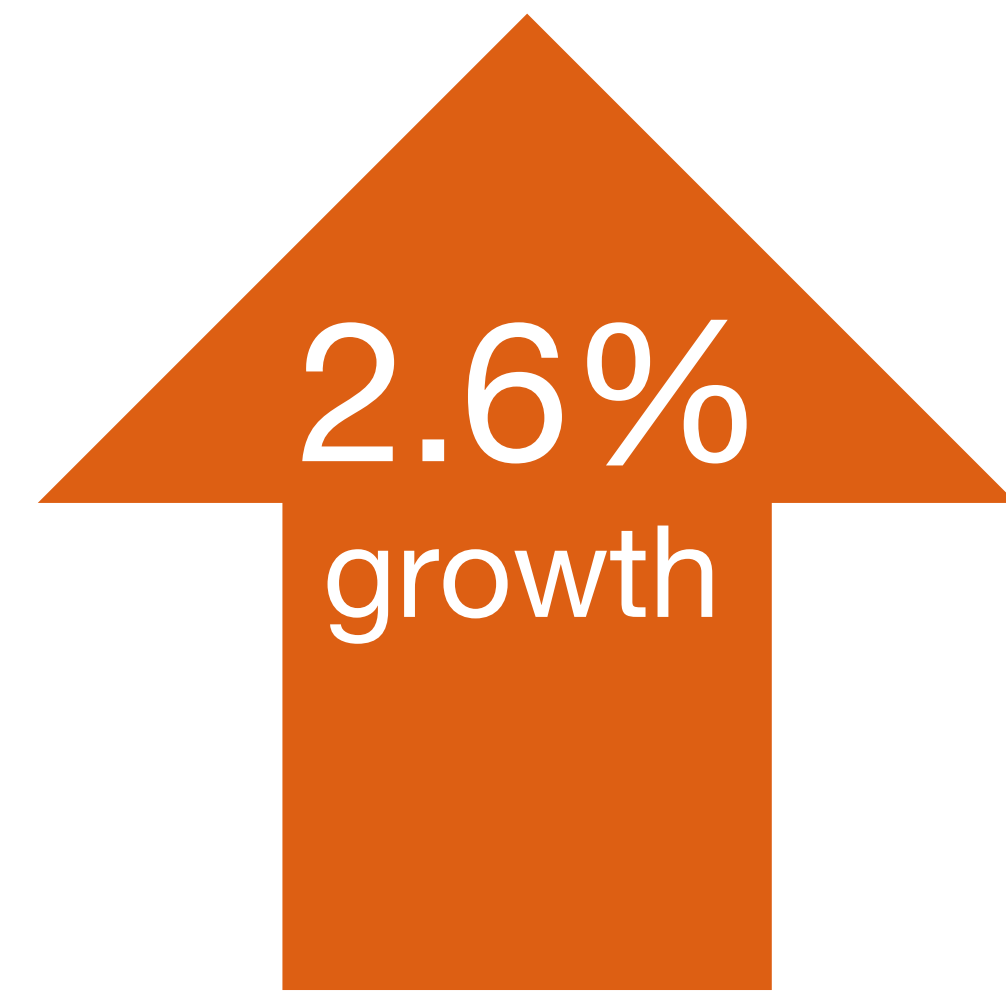

Georgia Snapshot 2020

DEMOGRAPHICS

dependent-age population by 2030

PK-12 enrollment 2012 to 2017

PK-12 enrollment

children under 18 living in poverty

EARLY AND MIDDLE GRADES

Percentages of students performing at or above Proficient on NAEP in 2019