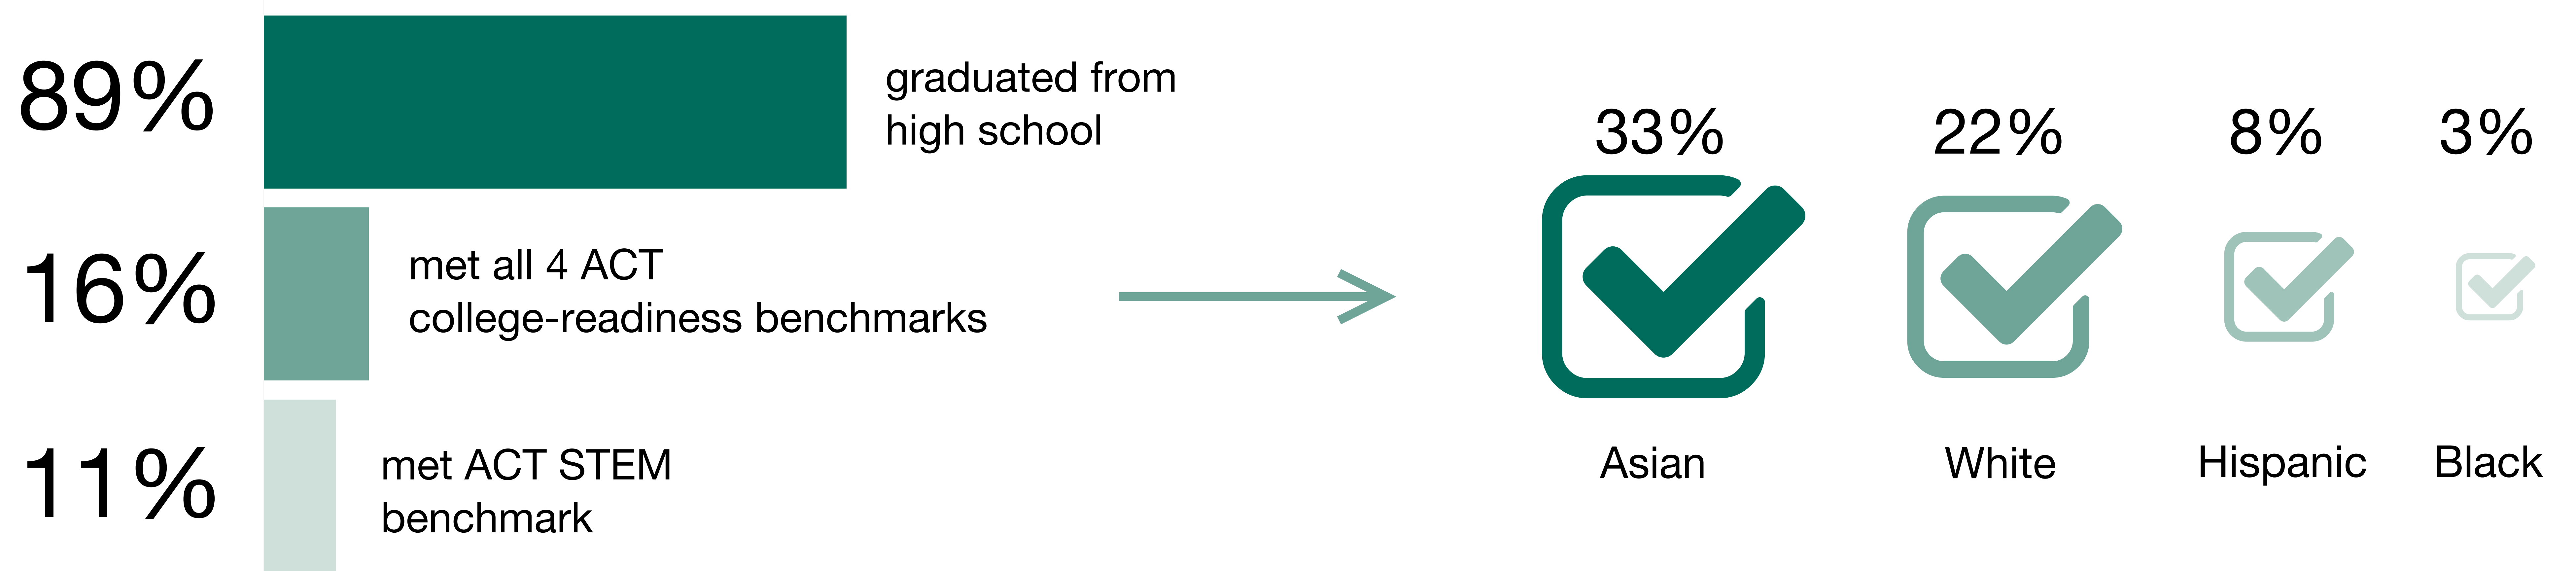

Arkansas Snapshot 2020

DEMOGRAPHICS

dependent-age population by 2030

PK-12 enrollment 2012 to 2017

PK-12 enrollment

children under 18 living in poverty

EARLY AND MIDDLE GRADES

Percentages of students performing at or above Proficient on NAEP in 2019

Arrows indicate direction of change of 0.1 points or more from 2009 to 2019.

HIGH SCHOOL

POSTSECONDARY

WORKFORCE