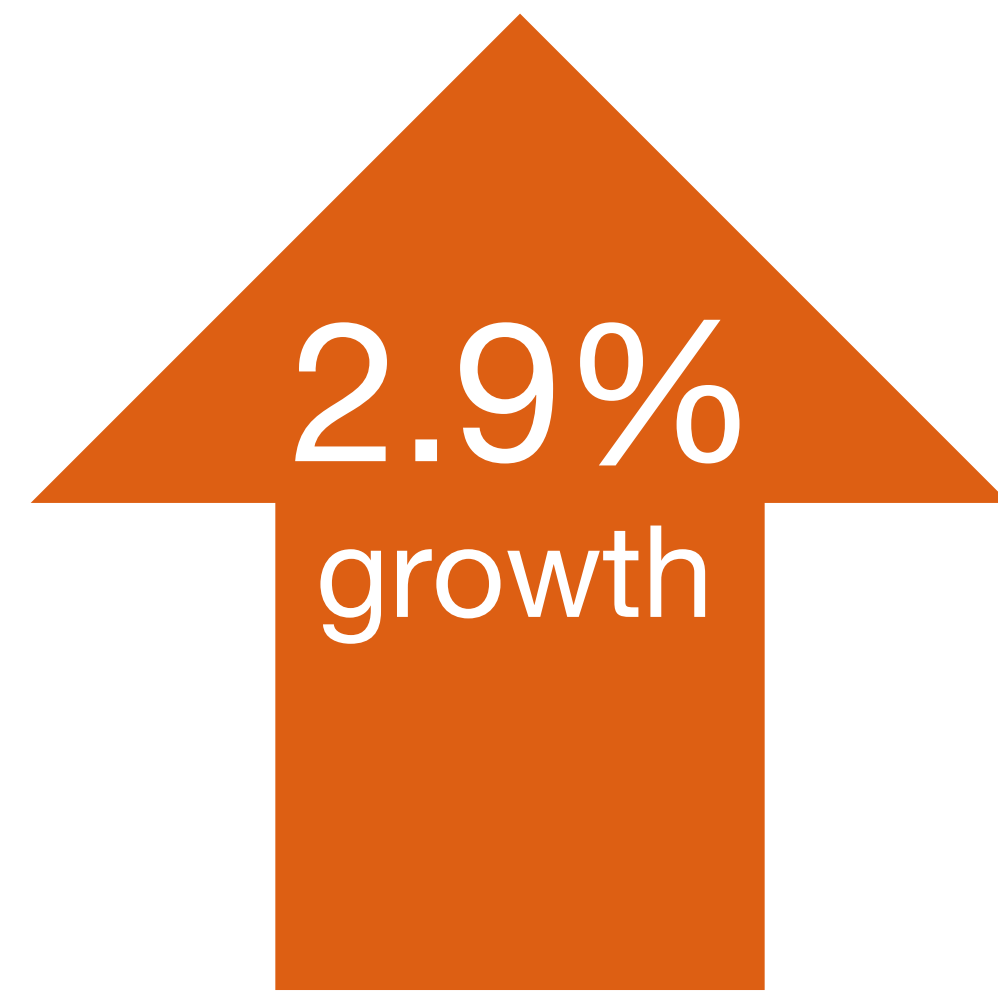

Arkansas Snapshot 2020

DEMOGRAPHICS

dependent-age population by 2030

PK-12 enrollment 2012 to 2017

PK-12 enrollment

children under 18 living in poverty

EARLY AND MIDDLE GRADES

Percentages of students performing at or above Proficient on NAEP in 2019