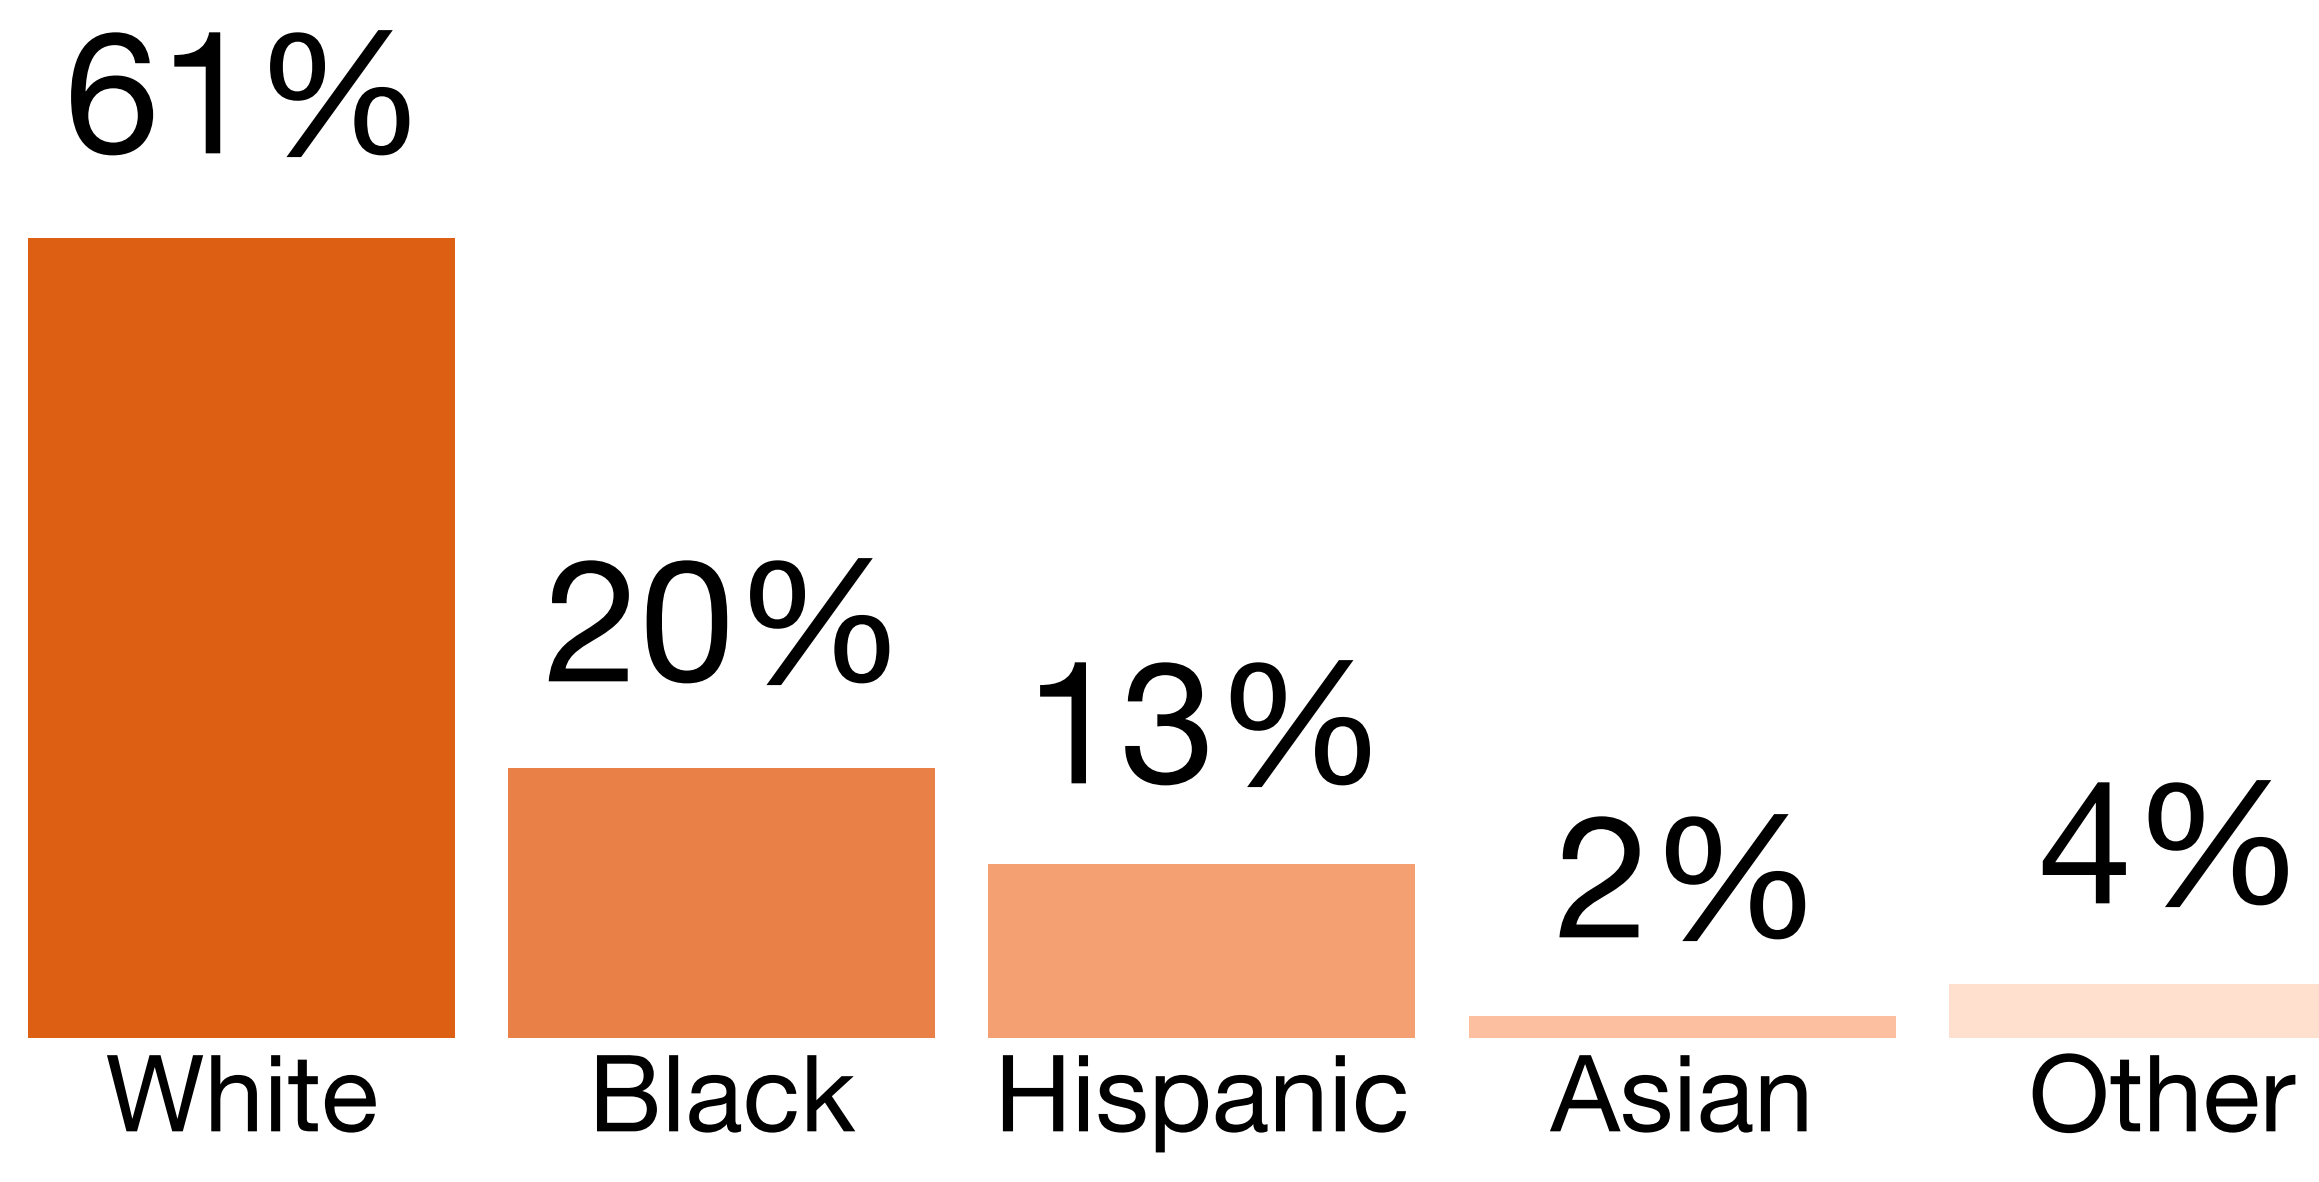

Arkansas Snapshot 2020

DEMOGRAPHICS

dependent-age population by 2030

PK-12 enrollment 2012 to 2017

PK-12 enrollment

children under 18 living in poverty

EARLY AND MIDDLE GRADES

Percentages of students performing at or above Proficient on NAEP in 2019

Arrows indicate direction of change of 0.1 points or more from 2009 to 2019.

HIGH SCHOOL

POSTSECONDARY

WORKFORCE