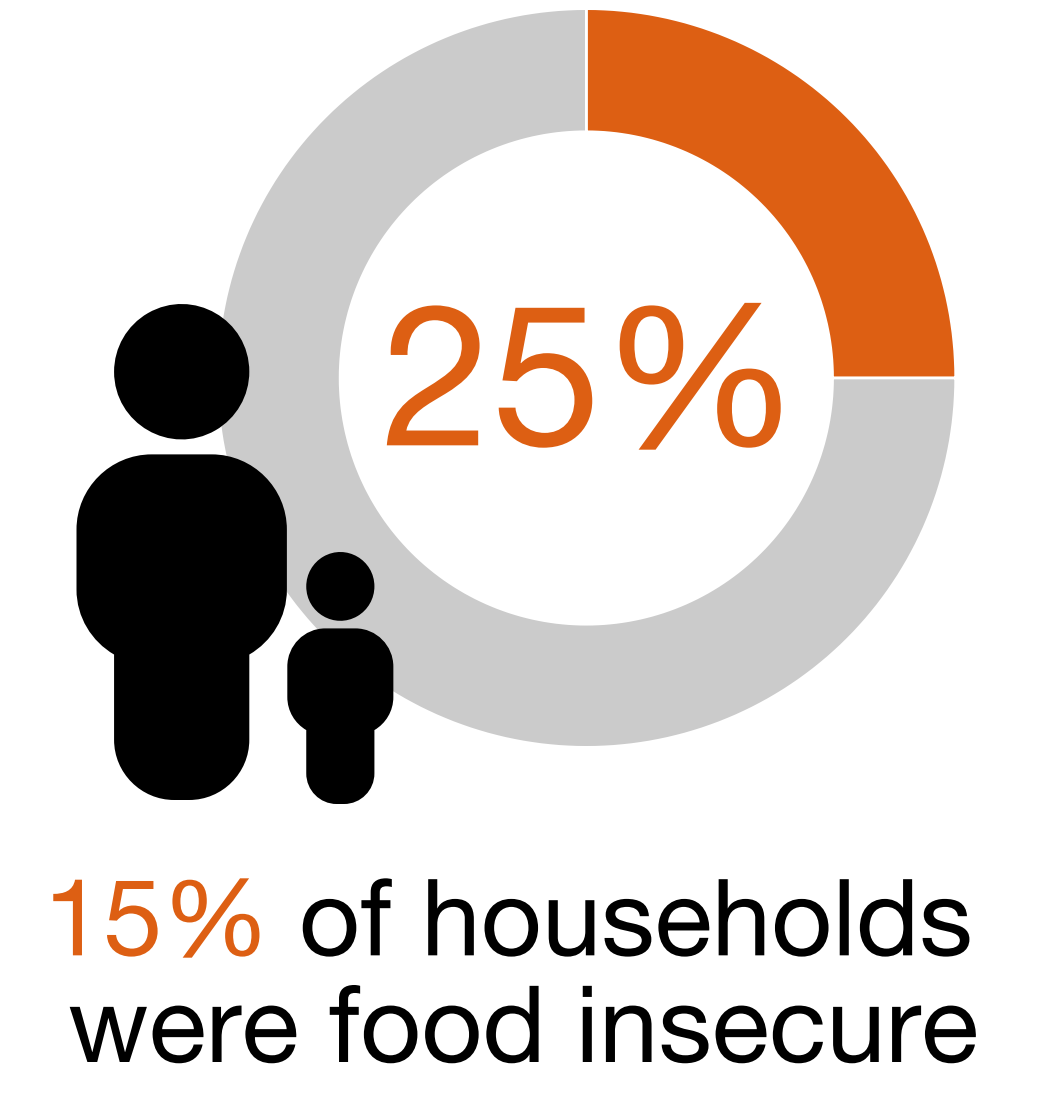

Arkansas Snapshot 2020

DEMOGRAPHICS

dependent-age population by 2030

PK-12 enrollment 2012 to 2017

PK-12 enrollment

children under 18 living in poverty

EARLY AND MIDDLE GRADES

Percentages of students performing at or above Proficient on NAEP in 2019