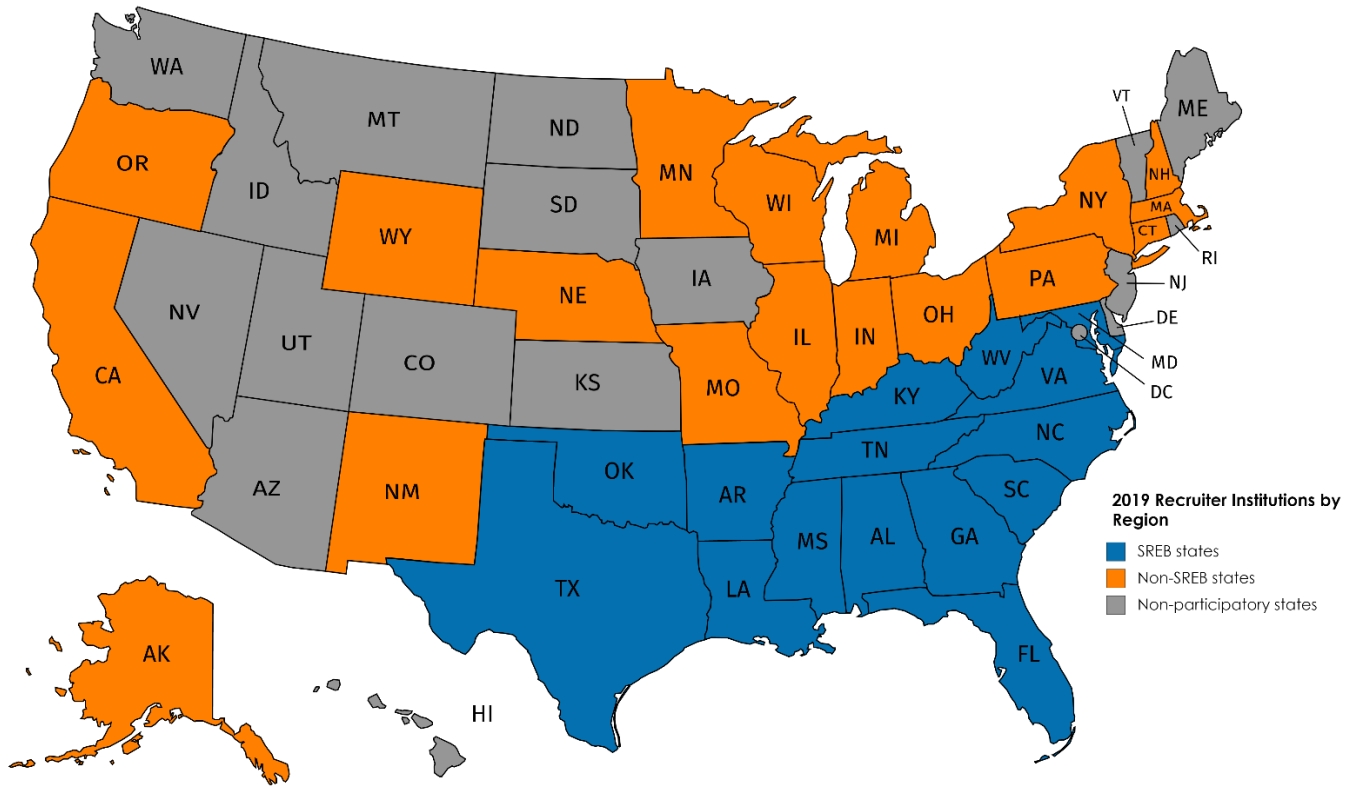

2019 Institute Recruiter Institutions by Region Map

Created with mapchart.net®

SREB States	# of Institutions
AL	4
AR	2
FL	6
GA	1
KY	2
LA	2
MD	1
MS	1
NC	3
OK	1
SC	3
TN	4
TX	4
VA	5
WV	1
N = 15	39

Non-SREB States	# of Institutions
AK	1
CA	5
IL	2
IN	4
MA	9
MI	2
MO	5
MN	2
NE	4
NH	1
NM	1
NY	11
OH	5
OR	1
PA	7
WI	1
WY	1
N= 17	62