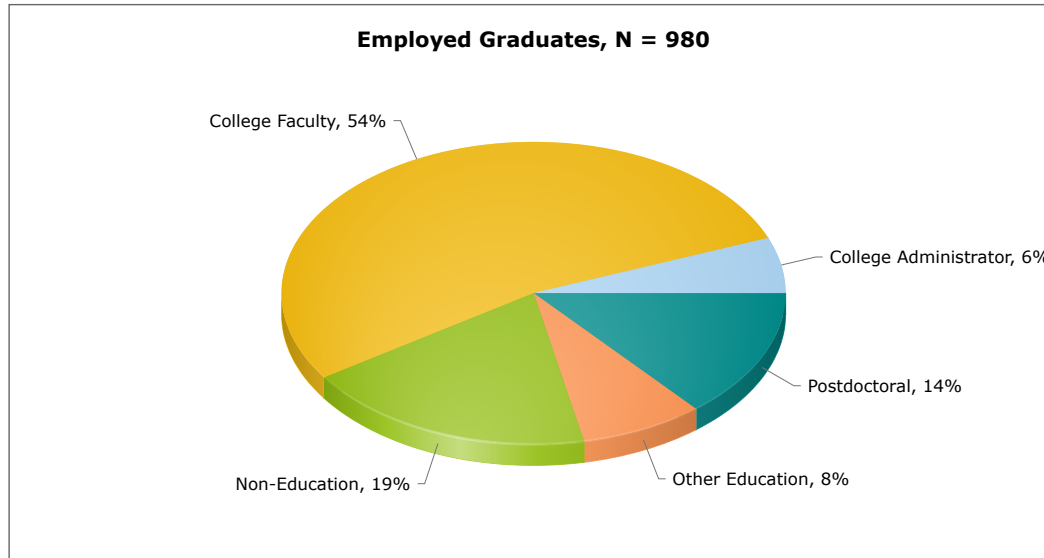

## SREB-State Doctoral Scholars Program Regional Graduate Profile as of 03/22/22

- 1195 graduates (740 doctoral scholars; 0 intermediate scholars; 455 dissertation scholars)
- 27 percent received a baccalaureate degree from a historically black college or university
- 71 percent enter the program at a master's degree level or above
- Funded time-to-degree from program entrance averaged 1.8 years for dissertation scholars
- Funded time-to-degree from program entrance averaged 4.8 years for doctoral scholars (4.7 years average with master's degree; 5.1 years without master's degree)
- Average age at graduation was 34.7 years

- 79 percent of graduates are employed in education  
90 percent are in higher education
- 65 percent of employed graduates are working in SREB states

State Locations of Employed Graduates (N = 980)

AK	1	IL	16	NC	44	RI	4
AL	68	IN	29	NE	2	SC	43
AR	41	KS	4	NH	2	TN	43
AZ	1	KY	33	NJ	27	TX	46
CA	47	LA	25	NM	4	UT	1
CO	6	MA	24	NV	2	VA	34
CT	7	MD	39	NY	26	WA	3
DC	31	ME	1	OH	19	WI	6
DE	3	MI	11	OK	11	WV	8
FL	38	MN	5	OR	7	International	17
GA	120	MO	17	PA	23		
IA	5	MS	26	PR	3		