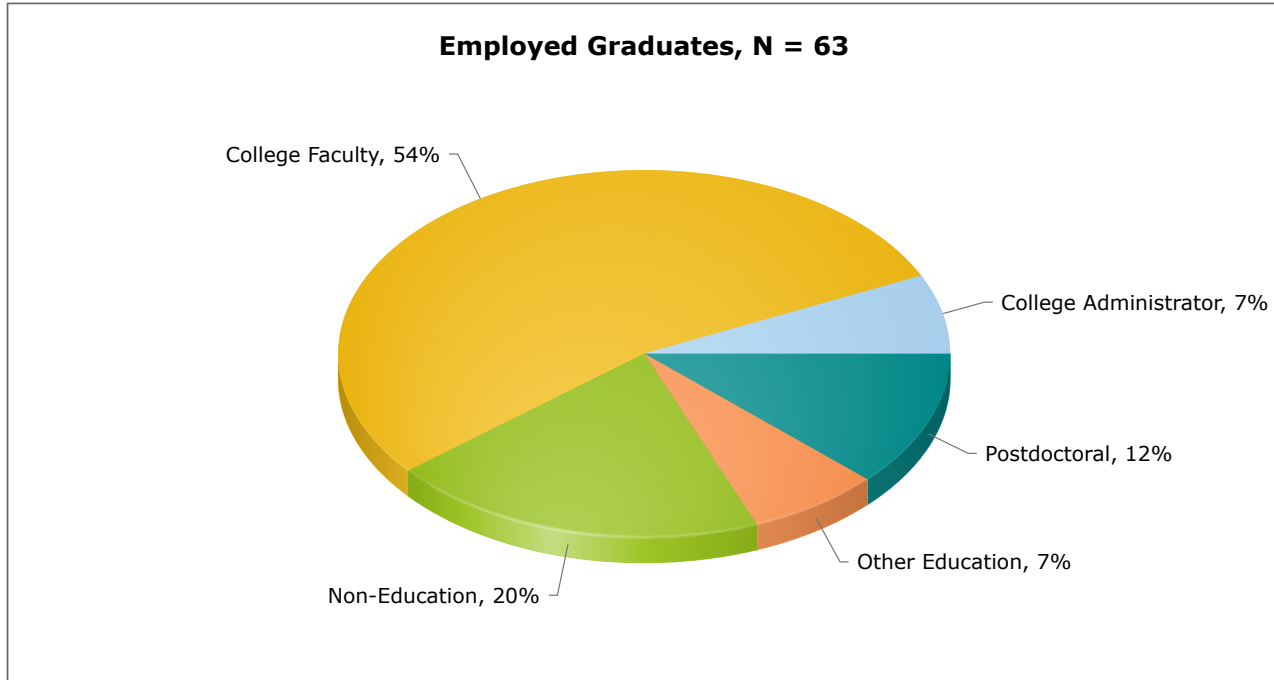

SREB-State Doctoral Scholars Program Louisiana Graduate Profile as of 01/22/20

- 75 graduates (71 doctoral scholars; 4 dissertation scholars)
- 0 percent received a baccalaureate degree from a historically black college or university
- 54 percent enter the program at a master's degree level or above
- Funded time-to-degree from program entrance averaged 1.8 years for dissertation scholars
- Funded time-to-degree from program entrance averaged 4.7 years for doctoral scholars (4.7 years average with master's degree; 4.9 years without master's degree)
- Average age at graduation was 32.1 years

- 86 percent of graduates are employed in education
 - 93 percent are in higher education
- 78 percent of employed graduates are working in SREB states

State Locations of Employed Graduates (N = 63)

AL	1	IN	1	NC	4	TN	2
AR	2	KY	2	NJ	1	TX	6
CA	2	LA	17	NM	1	WA	1
DC	1	MD	2	NY	1	International	2
DE	1	MI	1	OH	1		
GA	5	MO	1	OK	1		
IL	2	MS	4	SC	1		