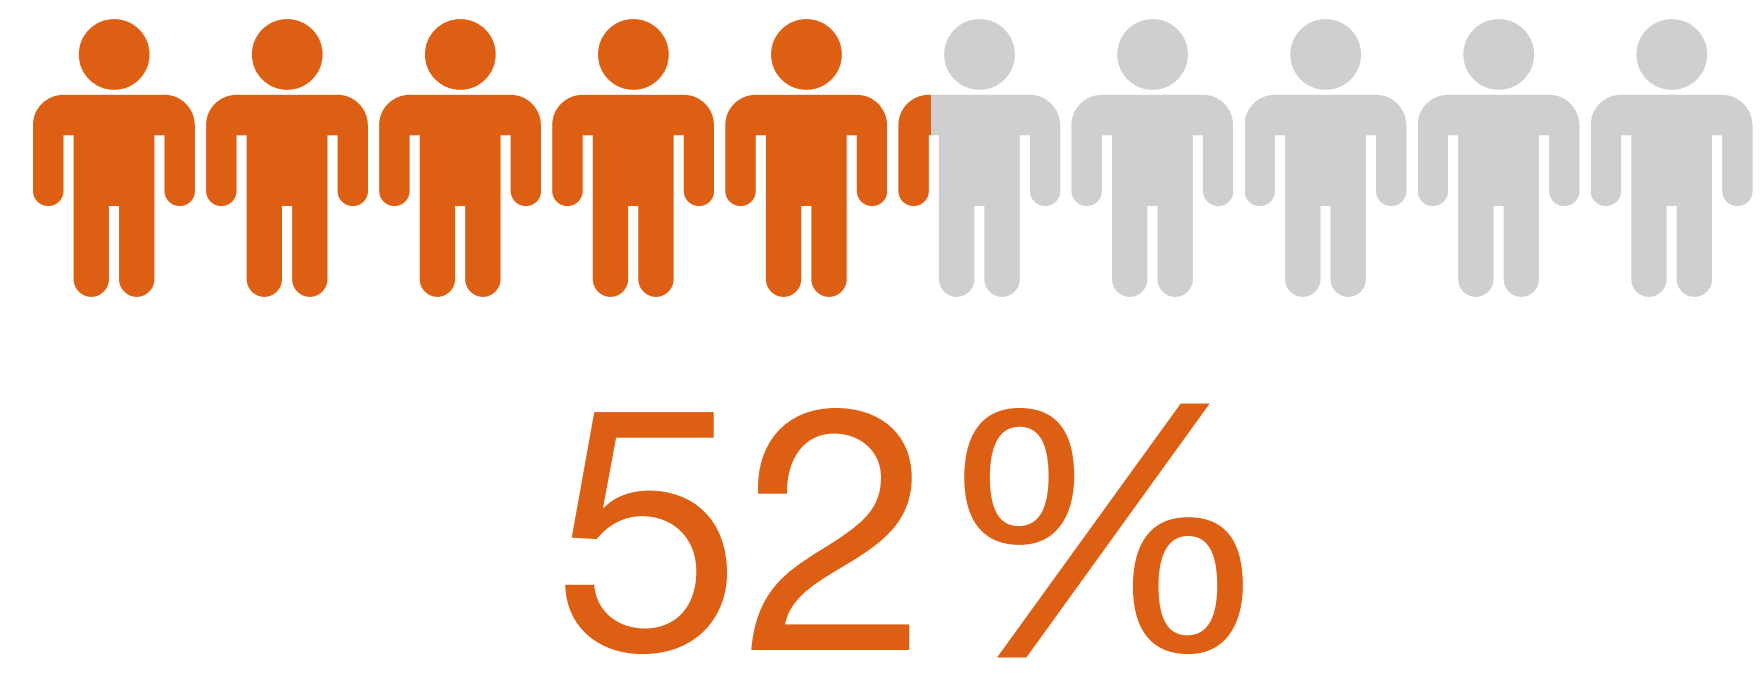

Mississippi Snapshot 2020

DEMOGRAPHICS

dependent-age population by 2030

PK-12 enrollment 2012 to 2017

PK-12 enrollment

children under 18 living in poverty

EARLY AND MIDDLE GRADES

Percentages of students performing at or above Proficient on NAEP in 2019