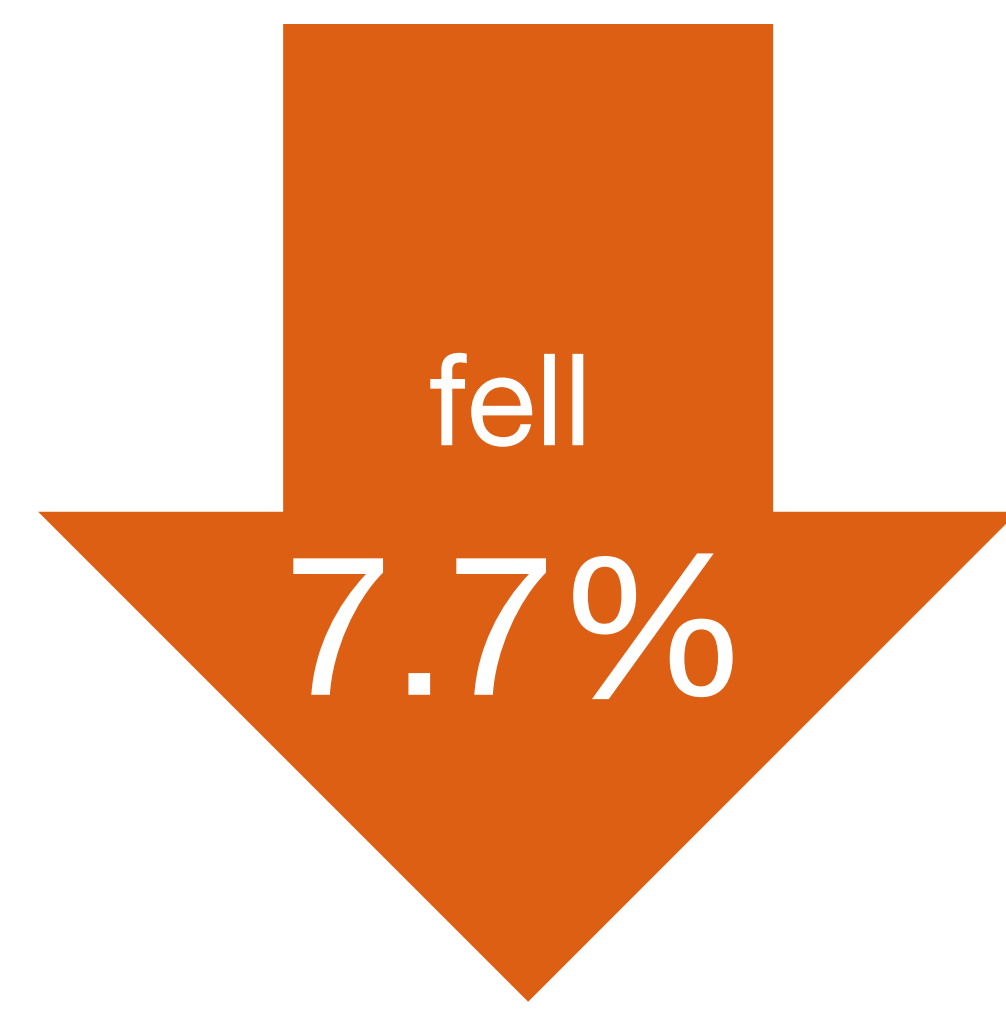

Mississippi Snapshot 2020

DEMOGRAPHICS

dependent-age population by 2030

PK-12 enrollment 2012 to 2017

PK-12 enrollment

children under 18 living in poverty

EARLY AND MIDDLE GRADES

Percentages of students performing at or above Proficient on NAEP in 2019

Arrows indicate direction of change of 0.1 points or more from 2009 to 2019.

HIGH SCHOOL

POSTSECONDARY

WORKFORCE