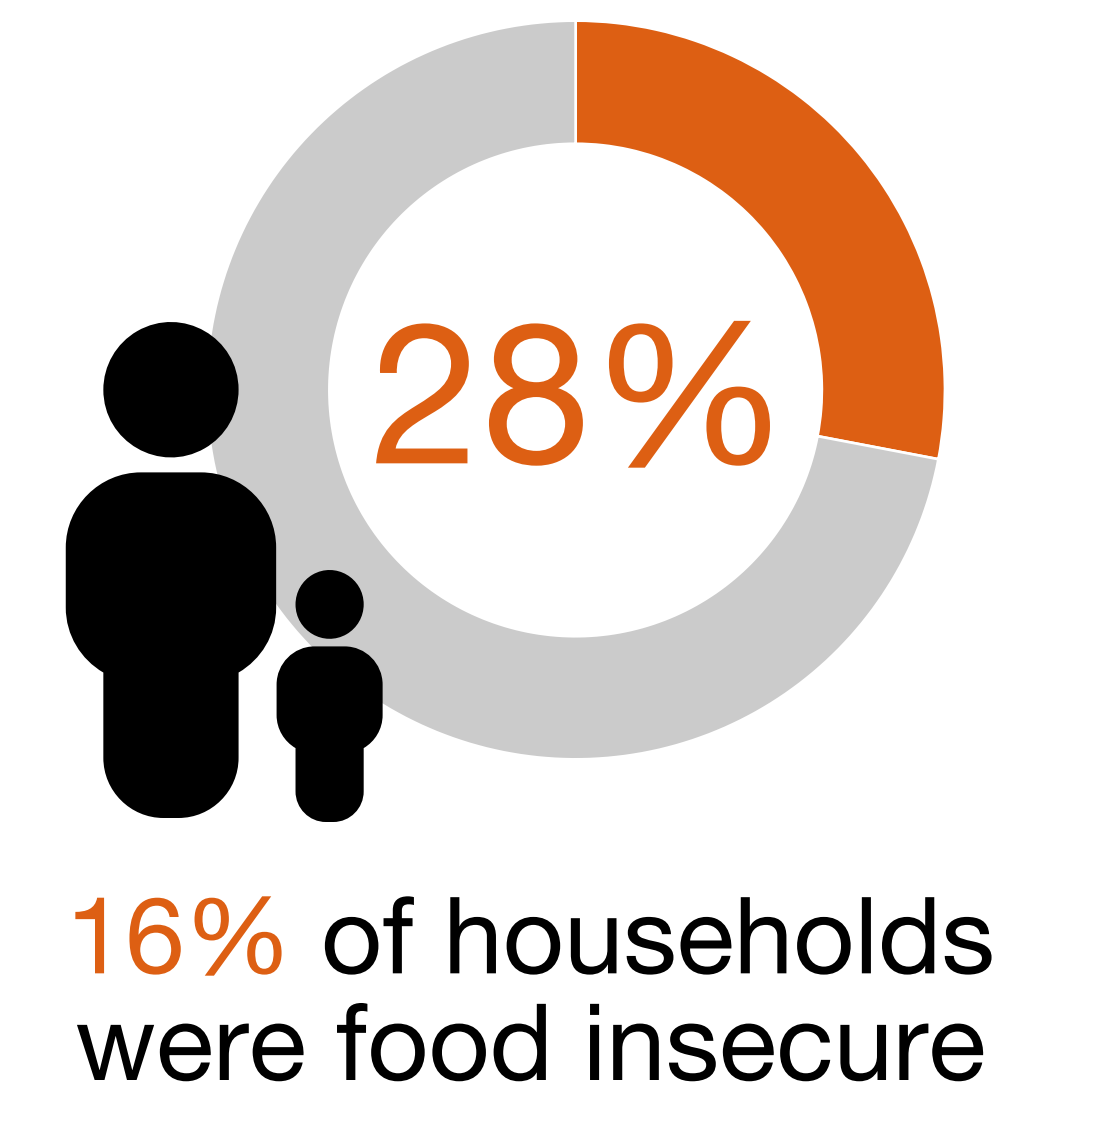

Mississippi Snapshot 2020

DEMOGRAPHICS

dependent-age population by 2030

PK-12 enrollment 2012 to 2017

PK-12 enrollment

children under 18 living in poverty

EARLY AND MIDDLE GRADES

Percentages of students performing at or above Proficient on NAEP in 2019