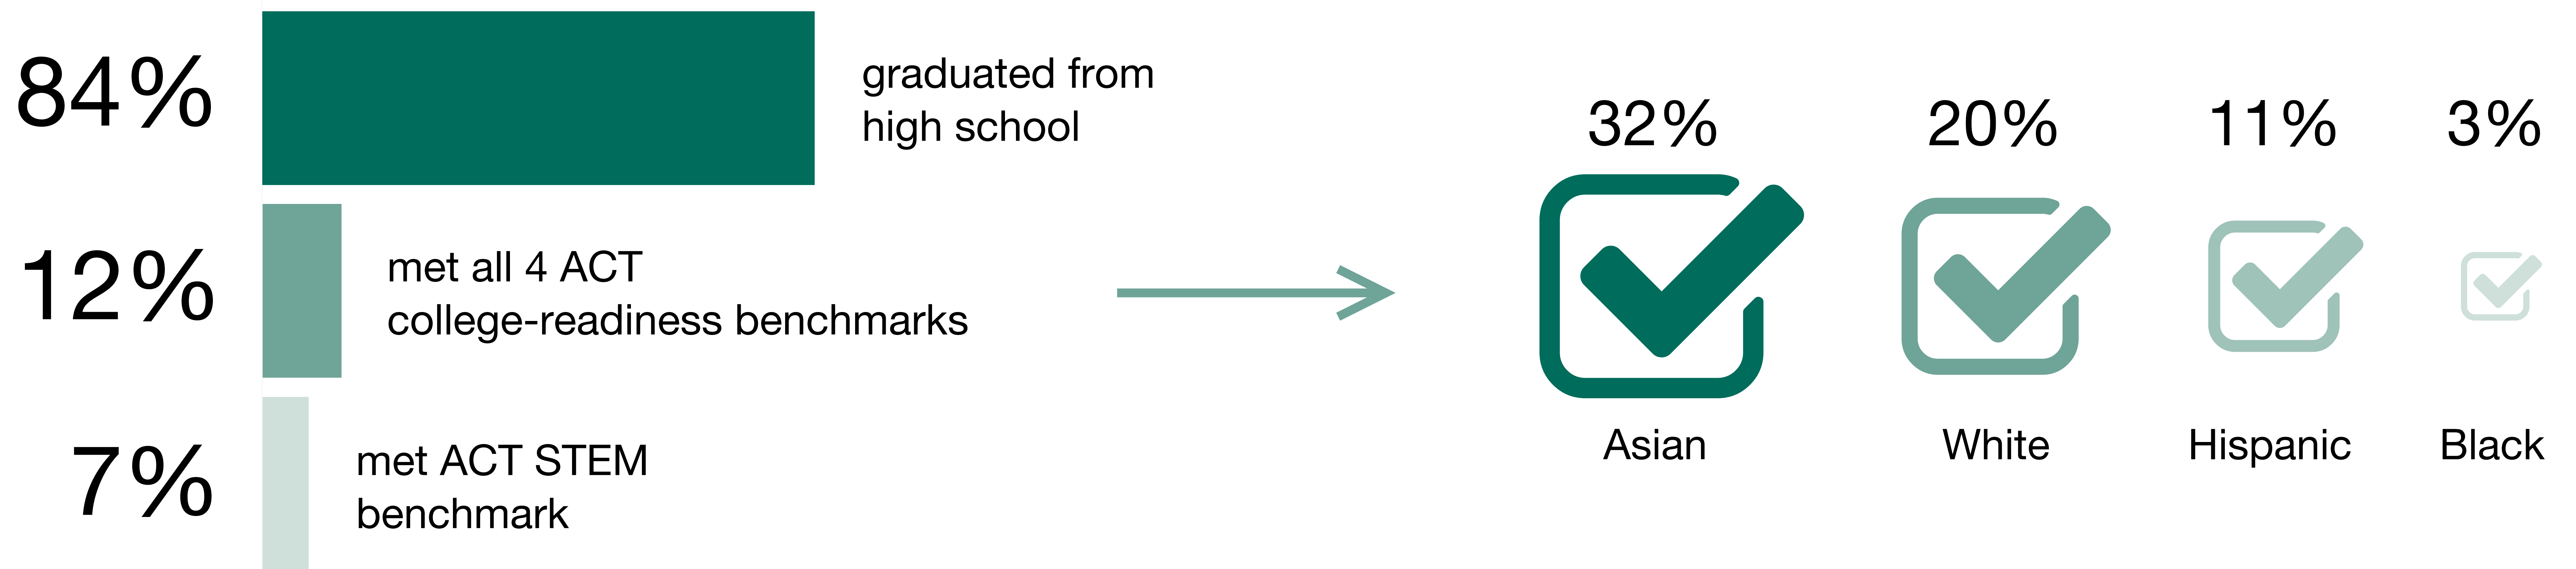

Mississippi Snapshot 2020

DEMOGRAPHICS

dependent-age population by 2030

PK-12 enrollment 2012 to 2017

PK-12 enrollment

children under 18 living in poverty

EARLY AND MIDDLE GRADES

Percentages of students performing at or above Proficient on NAEP in 2019

Arrows indicate direction of change of 0.1 points or more from 2009 to 2019.

HIGH SCHOOL

POSTSECONDARY

WORKFORCE