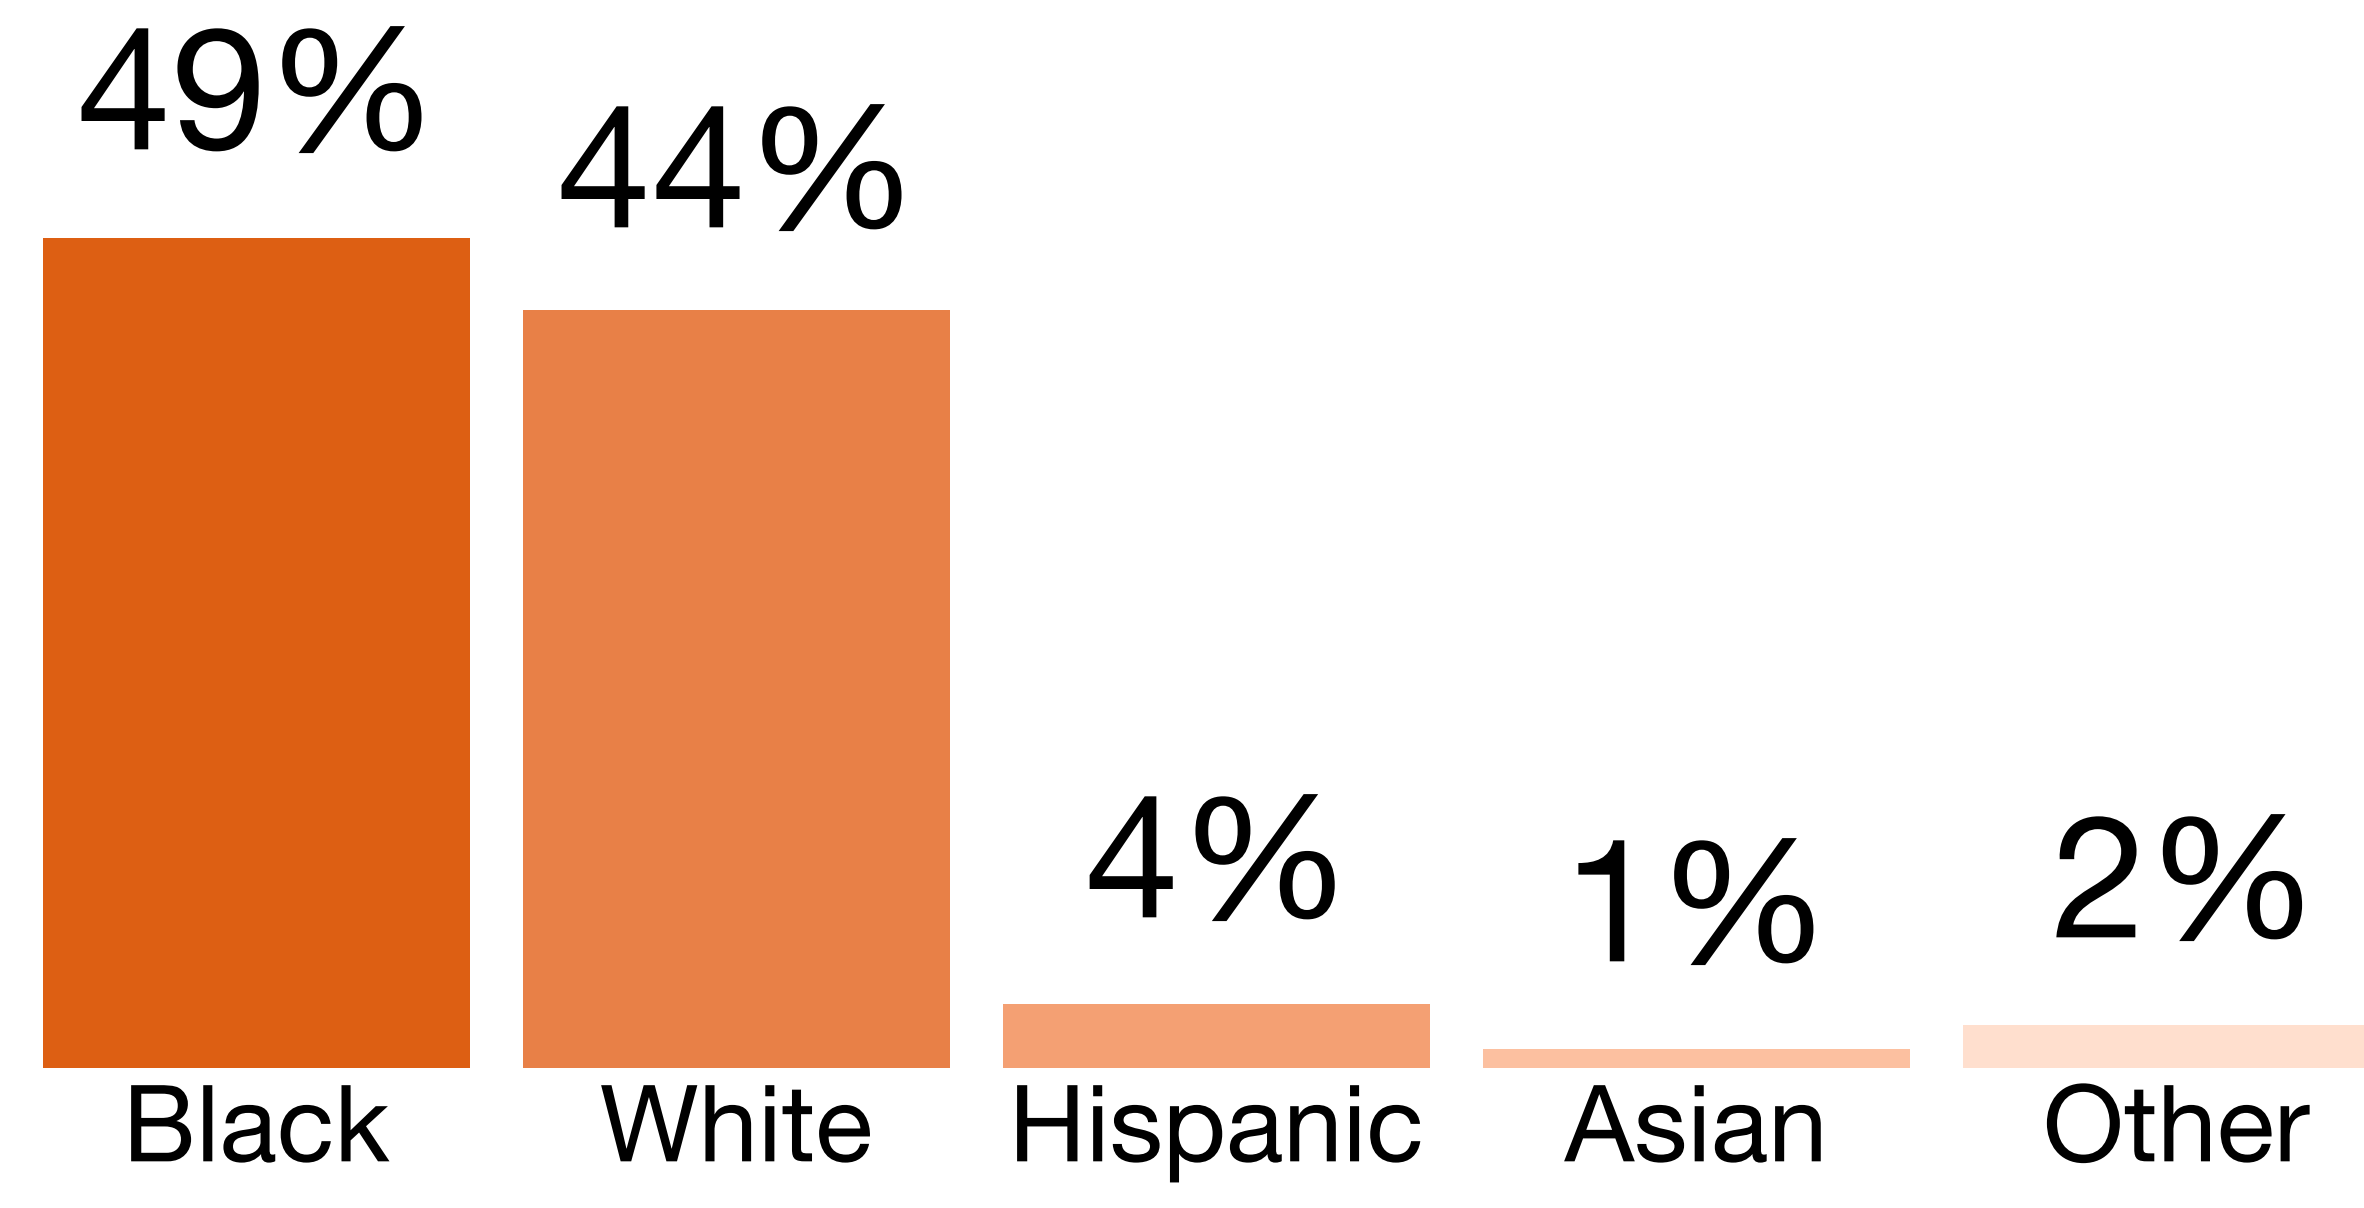

Mississippi Snapshot 2020

DEMOGRAPHICS

dependent-age population by 2030

PK-12 enrollment 2012 to 2017

PK-12 enrollment

children under 18 living in poverty

EARLY AND MIDDLE GRADES

Percentages of students performing at or above Proficient on NAEP in 2019

Arrows indicate direction of change of 0.1 points or more from 2009 to 2019.

HIGH SCHOOL

POSTSECONDARY

WORKFORCE