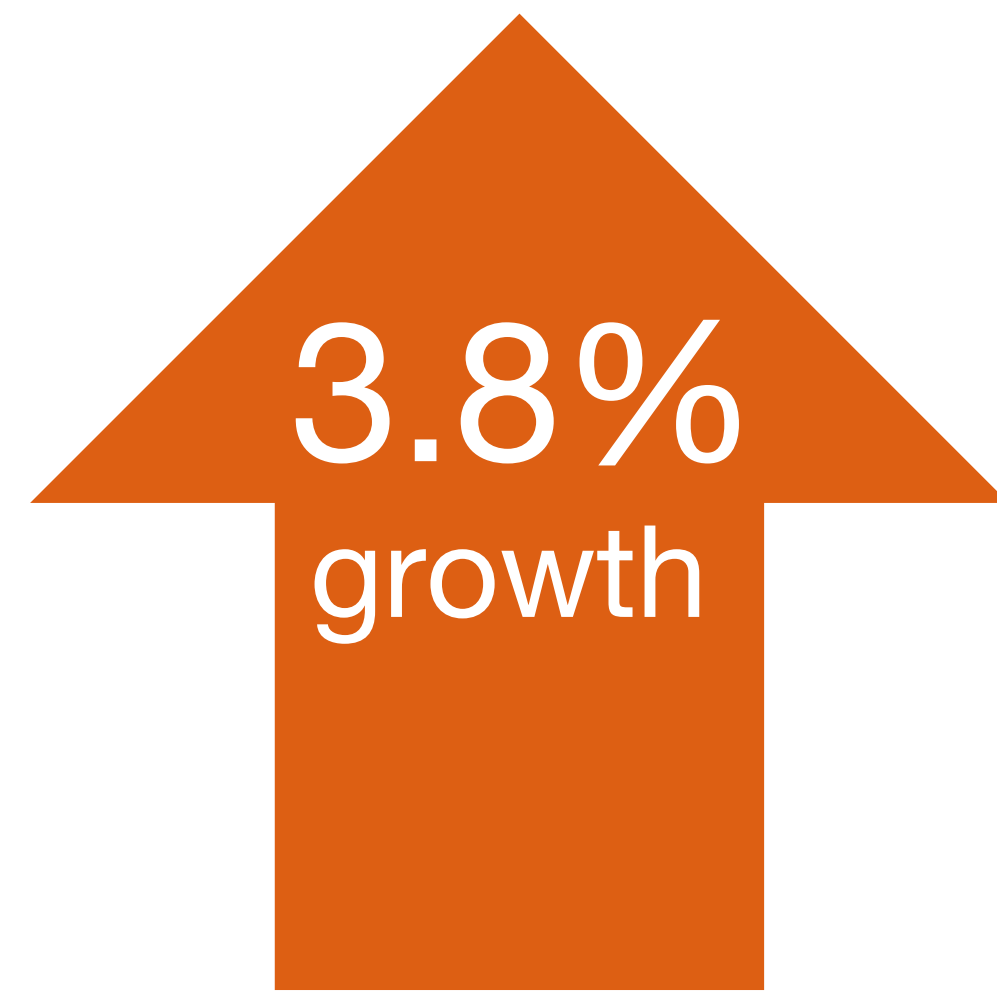

# North Carolina Snapshot 2020

## DEMOGRAPHICS

dependent-age population by 2030

PK-12 enrollment 2012 to 2017

PK-12 enrollment

children under 18 living in poverty