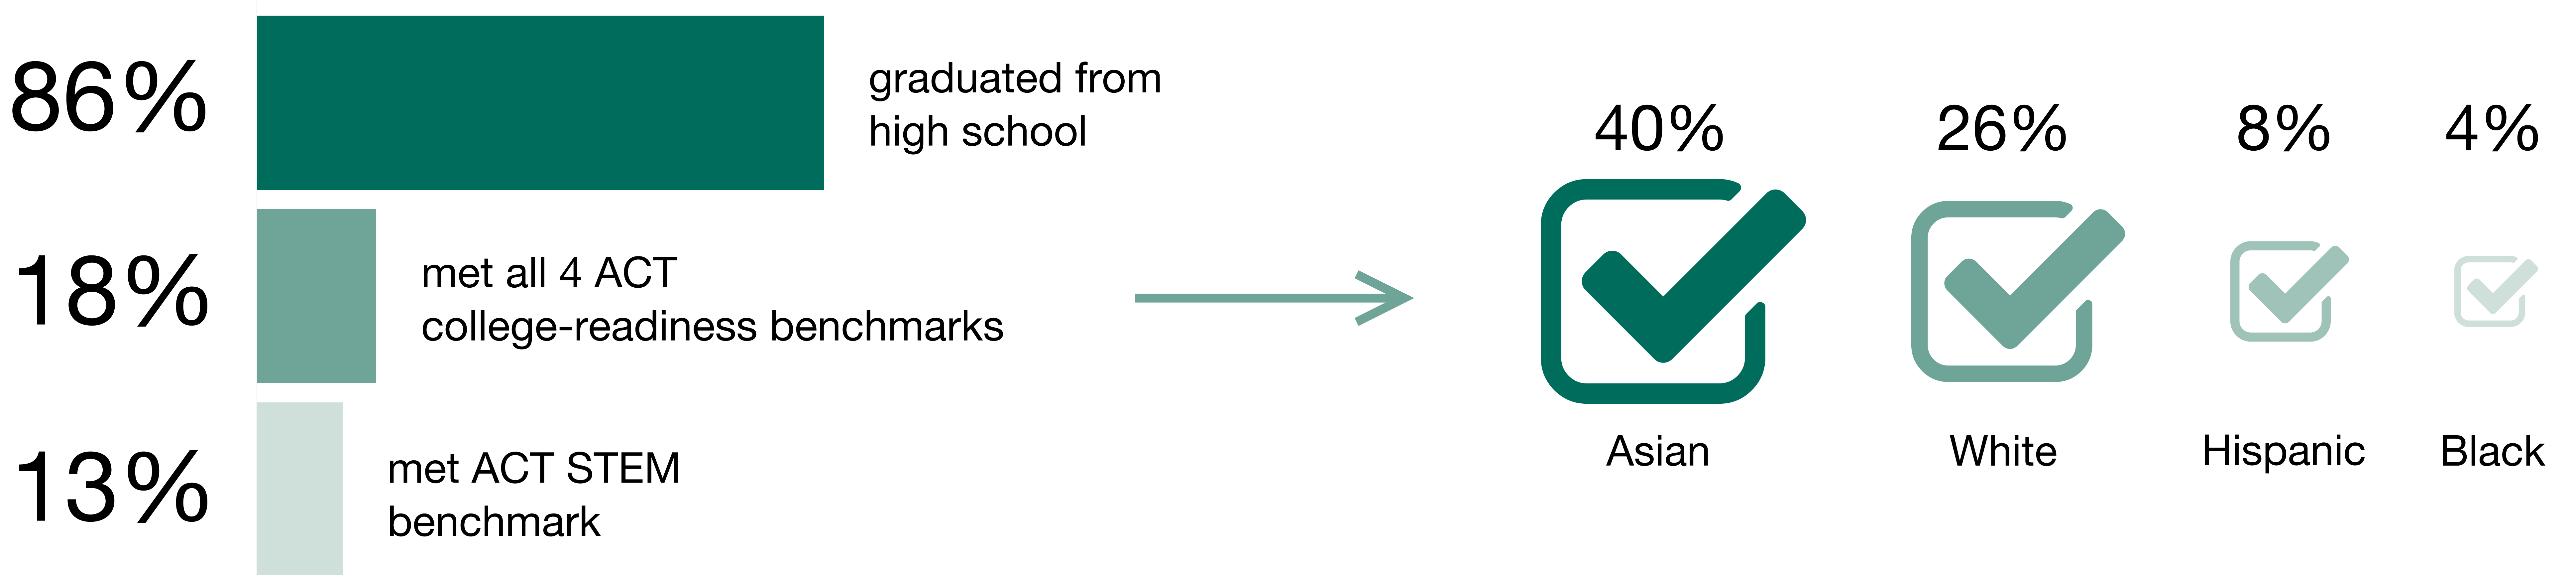

## DEMOGRAPHICS

dependent-age population by 2030

PK-12 enrollment 2012 to 2017

PK-12 enrollment

children under 18 living in poverty

## EARLY AND MIDDLE GRADES

Percentages of students performing at or above Proficient on NAEP in 2019

Arrows indicate direction of change of 0.1 points or more from 2009 to 2019.

## HIGH SCHOOL