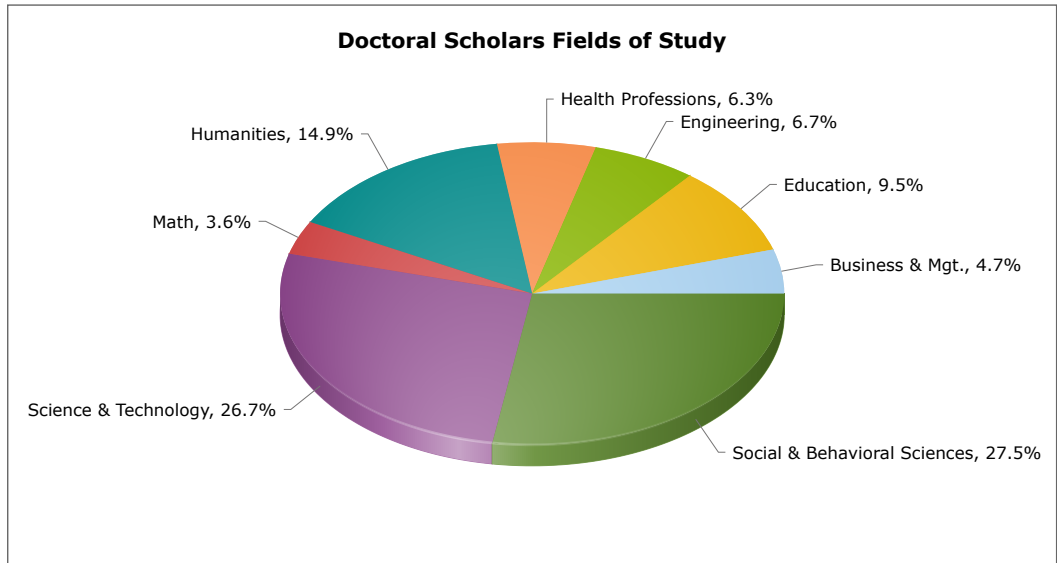

SREB-State Doctoral Scholars Program Regional Profile as of 03/22/22

Total Scholars Served	1954	Race/Ethnicity	
		African American	1508
Scholarship Type		Asian American	69
Doctoral	1390	Hispanic American	232
Intermediate	3	American Indian/Alaskan Native	43
Dissertation	561	Caucasian	13
		Other	89
Funding Source		Gender	
Full State	1151	Female	1294
Matching	123	Male	658
Institutionally Funded	680		
		Average Age at Entry	31

Currently Matriculating	477	Total Institutions Attended	108
Graduates	1195		
Withdrawn	282	States with Employed Grads	43
		# Current SREB States Funding	8
Graduates by Category		# Scholars	77
Doctoral	740	# of Current Funding Institutions	30
Dissertation	455	# Scholars	150
Employed Graduates	980		
% Employed in Education	79		
% Employed in Higher Education	90		
Tenured Graduates	126		