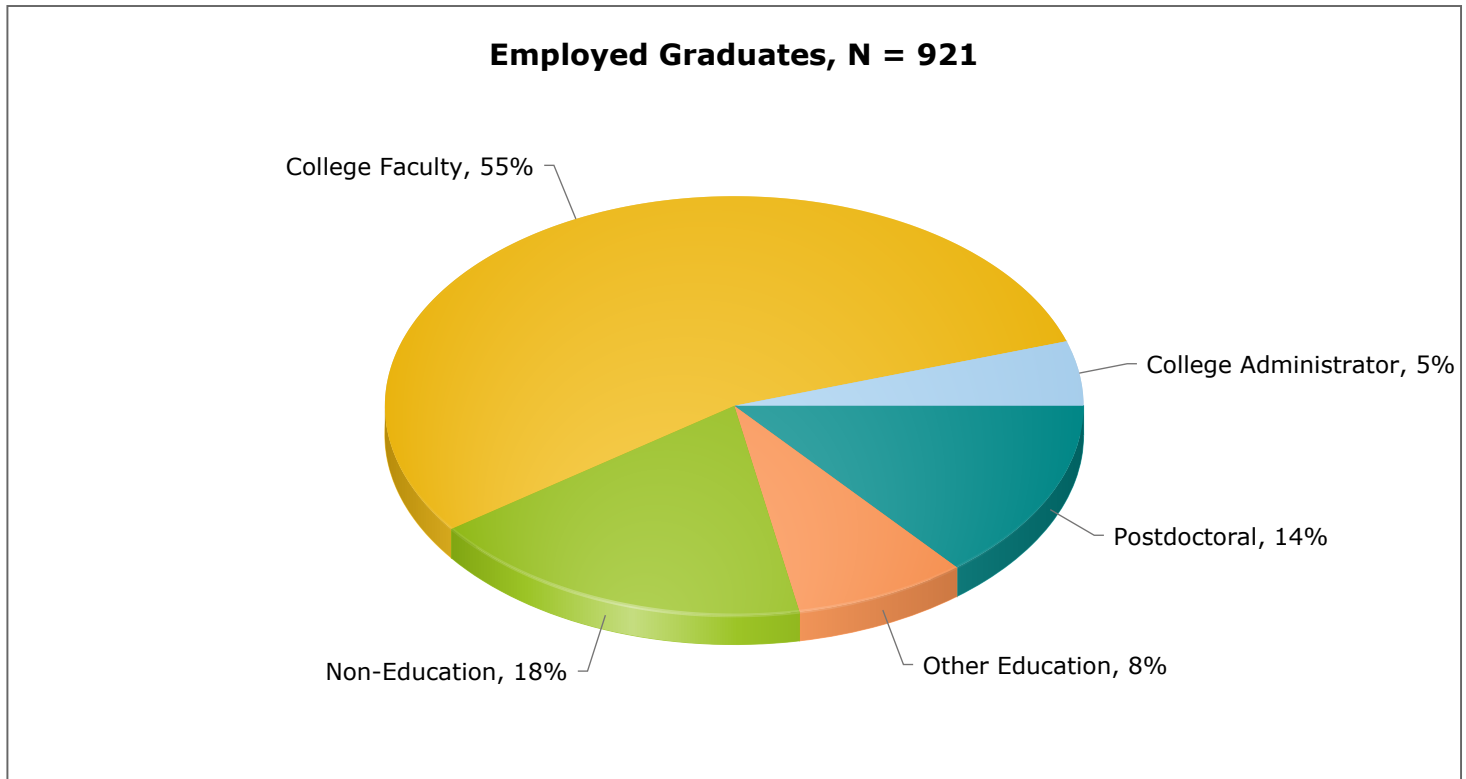

SREB-State Doctoral Scholars Program Regional Graduate Profile as of 01/14/21

- 1145 graduates (714 doctoral scholars; 431 dissertation scholars)
- 28 percent received a baccalaureate degree from a historically black college or university
- 72 percent enter the program at a master's degree level or above
- Funded time-to-degree from program entrance averaged 1.7 years for dissertation scholars
- Funded time-to-degree from program entrance averaged 4.8 years for doctoral scholars (4.7 years average with master's degree; 5.0 years without master's degree)
- Average age at graduation was 34.7 years

- 80 percent of graduates are employed in education
 - 91 percent are in higher education
- 65 percent of employed graduates are working in SREB states

State Locations of Employed Graduates (N = 921)

AK	1	IL	16	NC	42	RI	4
AL	65	IN	27	NE	2	SC	44
AR	39	KS	4	NH	1	TN	41
AZ	1	KY	32	NJ	24	TX	39
CA	40	LA	24	NM	4	UT	1
CO	5	MA	24	NV	2	VA	31
CT	7	MD	36	NY	25	WA	3
DC	30	ME	1	OH	18	WI	6
DE	3	MI	11	OK	11	WV	8
FL	37	MN	5	OR	7	International	15
GA	112	MO	14	PA	22		
IA	5	MS	25	PR	3		