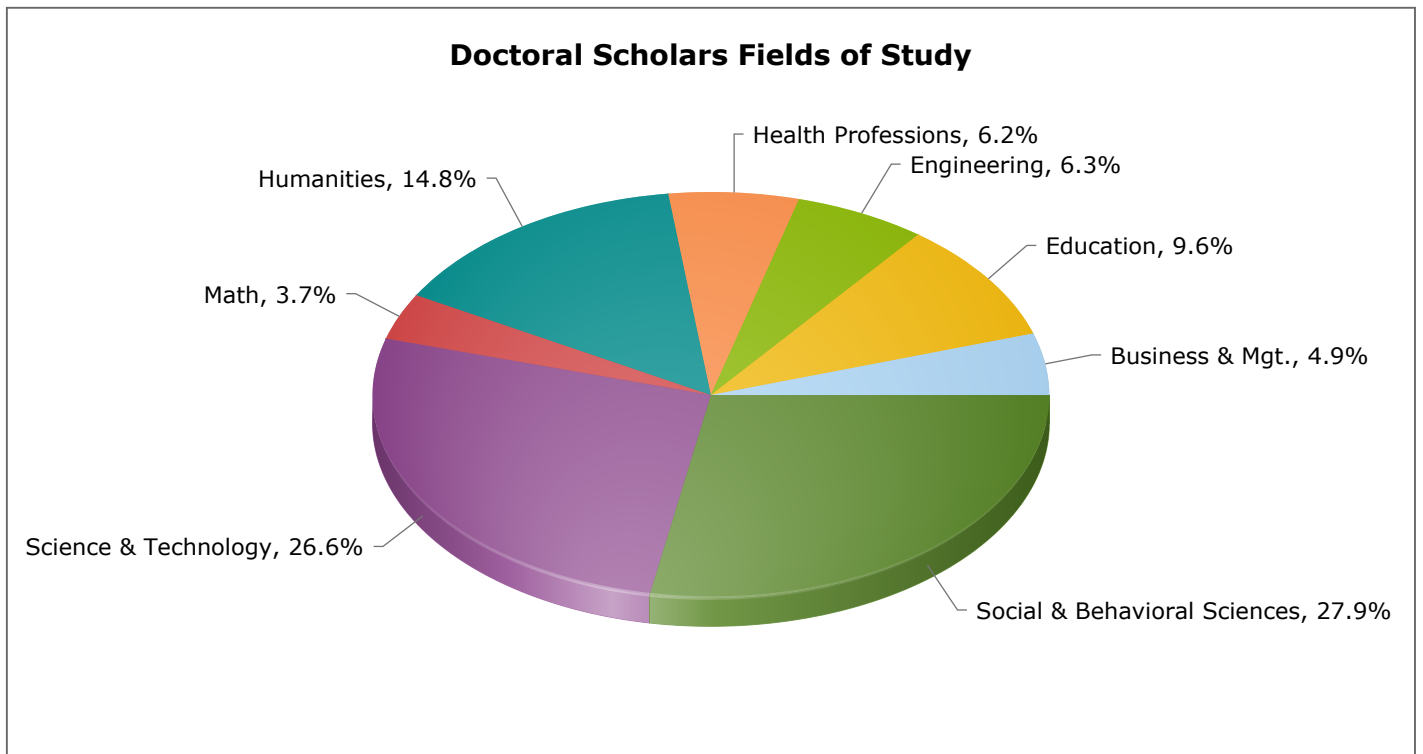

SREB-State Doctoral Scholars Program Regional Profile as of 01/14/21

Total Scholars Served 1835

Scholarship Type

Doctoral 1310
Dissertation 525

Funding Source

Full State 1104
Matching 123
Institutionally Funded 608

Race/Ethnicity

African American 1430
Asian American 64
Hispanic American 214
American Indian/Alaskan Native 41
Caucasian 11
Other 75

Gender

Female 1216
Male 619

Average Age at Entry 31

Currently Matriculating 429
Graduates 1145
Withdrawn 261

Graduates by Category

Doctoral 714
Dissertation 431

Employed Graduates 921

% Employed in Education 80

% Employed in Higher Education 91

Tenured Graduates 124

Total Institutions Attended 105

States with Employed Grads 43