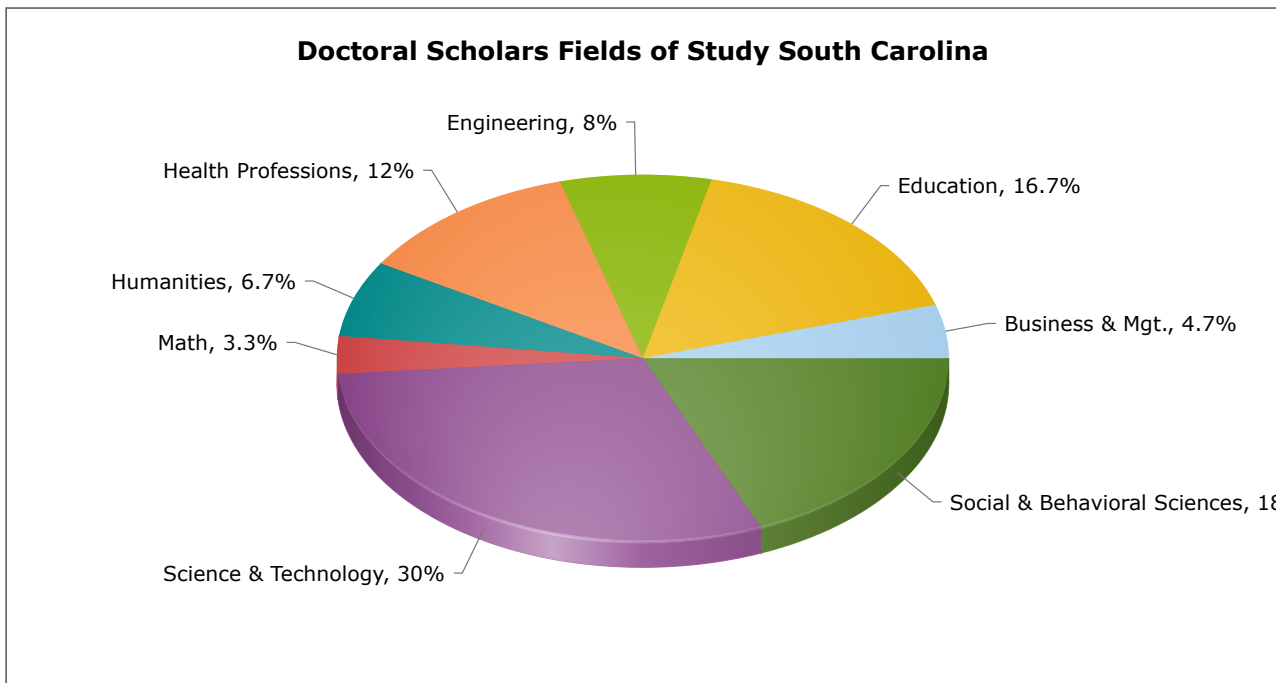

## SREB-State Doctoral Scholars Program South Carolina Graduate Profile as of 01/15/21

- 114 graduates (62 doctoral scholars; 52 dissertation scholars)
- 24 percent received a baccalaureate degree from a historically black college or university
- 65 percent enter the program at a master's degree level or above
- Funded time-to-degree from program entrance averaged 1.3 years for dissertation scholars
- Funded time-to-degree from program entrance averaged 4.5 years for doctoral scholars (4.2 years average with master's degree; 4.9 years without master's degree)
- Average age at graduation was 33.4 years

- 78 percent of graduates are employed in education
  - 87 percent are in higher education
- 73 percent of employed graduates are working in SREB states

State Locations of Employed Graduates (N = 90)

AL	1	KY	1	NY	1	TN	3
CA	5	MA	3	OH	3	TX	3
DC	2	MD	2	OK	1	WA	1
DE	1	MO	1	OR	1	International	1
FL	4	NC	7	PA	1		
GA	11	NJ	2	RI	1		
IL	1	NM	1	SC	32		

## SREB-State Doctoral Scholars Program South Carolina Profile as of 01/15/21

<b>Total Scholars Served</b>	150	<b>Race/Ethnicity</b>	
		African American	128
<b>Scholarship Type</b>		Asian American	4
Doctoral	92	Hispanic American	14
Dissertation	58	American Indian/Alaskan Native	1
		Other	3
<b>Funding Source</b>		<b>Gender</b>	
Full State	137	Female	101
Matching	8	Male	49
Institutionally Funded	5		
		<b>Average Age at Entry</b>	30