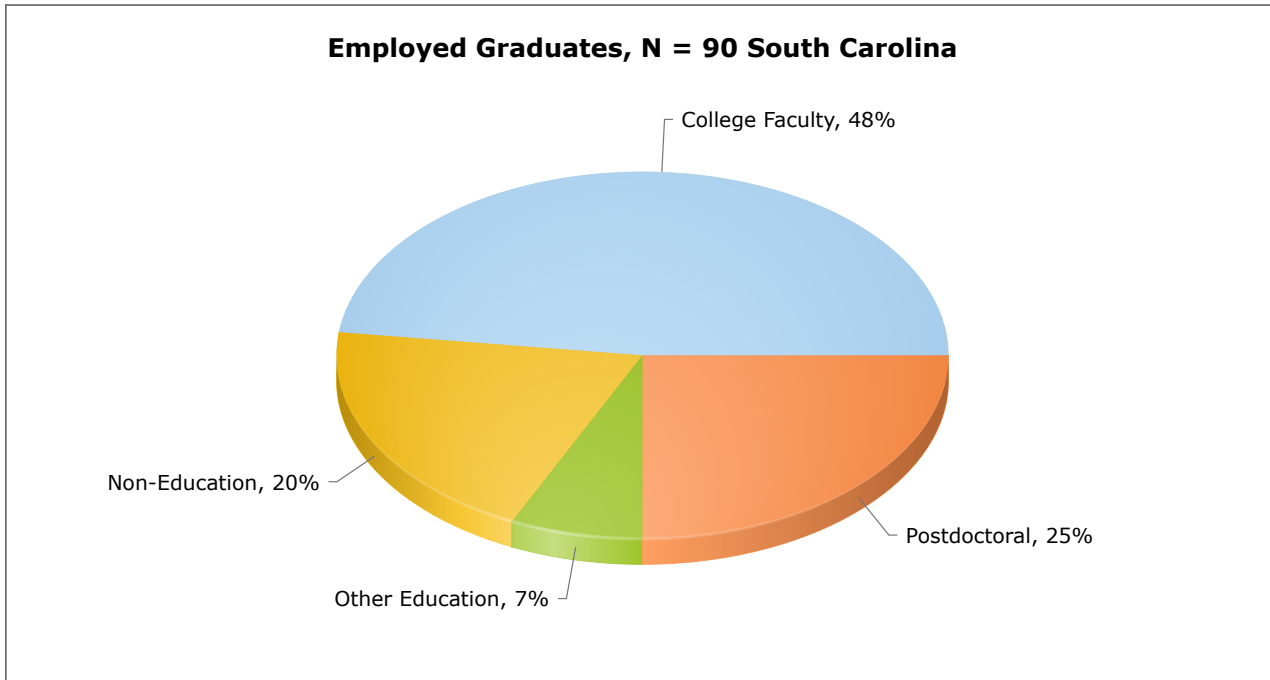

## SREB-State Doctoral Scholars Program South Carolina Graduate Profile as of 01/15/21

- 114 graduates (62 doctoral scholars; 52 dissertation scholars)
- 24 percent received a baccalaureate degree from a historically black college or university
- 65 percent enter the program at a master's degree level or above
- Funded time-to-degree from program entrance averaged 1.3 years for dissertation scholars
- Funded time-to-degree from program entrance averaged 4.5 years for doctoral scholars (4.2 years average with master's degree; 4.9 years without master's degree)
- Average age at graduation was 33.4 years

- 78 percent of graduates are employed in education
  - 87 percent are in higher education
- 73 percent of employed graduates are working in SREB states

State Locations of Employed Graduates (N = 90)

AL	1	KY	1	NY	1	TN	3
CA	5	MA	3	OH	3	TX	3
DC	2	MD	2	OK	1	WA	1
DE	1	MO	1	OR	1	International	1
FL	4	NC	7	PA	1		
GA	11	NJ	2	RI	1		
IL	1	NM	1	SC	32		

## SREB-State Doctoral Scholars Program South Carolina Profile as of 01/15/21

<b>Total Scholars Served</b>	150	<b>Race/Ethnicity</b>	
		African American	128
<b>Scholarship Type</b>		Asian American	4
Doctoral	92	Hispanic American	14
Dissertation	58	American Indian/Alaskan Native	1
		Other	3
<b>Funding Source</b>		<b>Gender</b>	
Full State	137	Female	101
Matching	8	Male	49
Institutionally Funded	5		
		<b>Average Age at Entry</b>	30