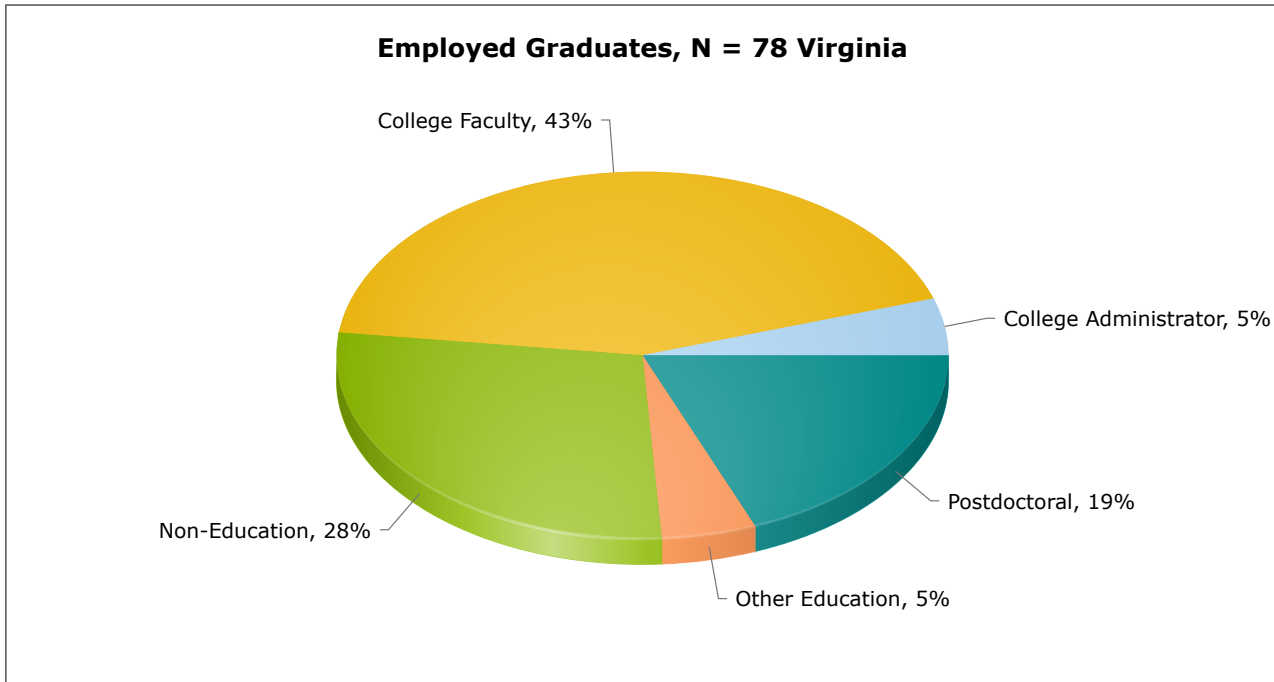

## SREB-State Doctoral Scholars Program Virginia Graduate Profile as of 01/15/21

- 94 graduates (57 doctoral scholars; 37 dissertation scholars)
- 23 percent received a baccalaureate degree from a historically black college or university
- 76 percent enter the program at a master's degree level or above
- Funded time-to-degree from program entrance averaged 1.6 years for dissertation scholars
- Funded time-to-degree from program entrance averaged 5.4 years for doctoral scholars (5.5 years average with master's degree; 5.0 years without master's degree)
- Average age at graduation was 34.2 years

- 67 percent of graduates are employed in education
  - 96 percent are in higher education
- 59 percent of employed graduates are working in SREB states

State Locations of Employed Graduates (N = 78)

AR	1	GA	5	NC	8	SC	2
AZ	1	IA	1	NE	1	TX	1
CA	5	IL	3	NY	1	VA	19
CO	1	IN	1	OH	1	WA	1
DC	6	KY	1	OR	1	WI	2
DE	1	MA	5	PA	1	International	1
FL	3	MD	3	RI	1		